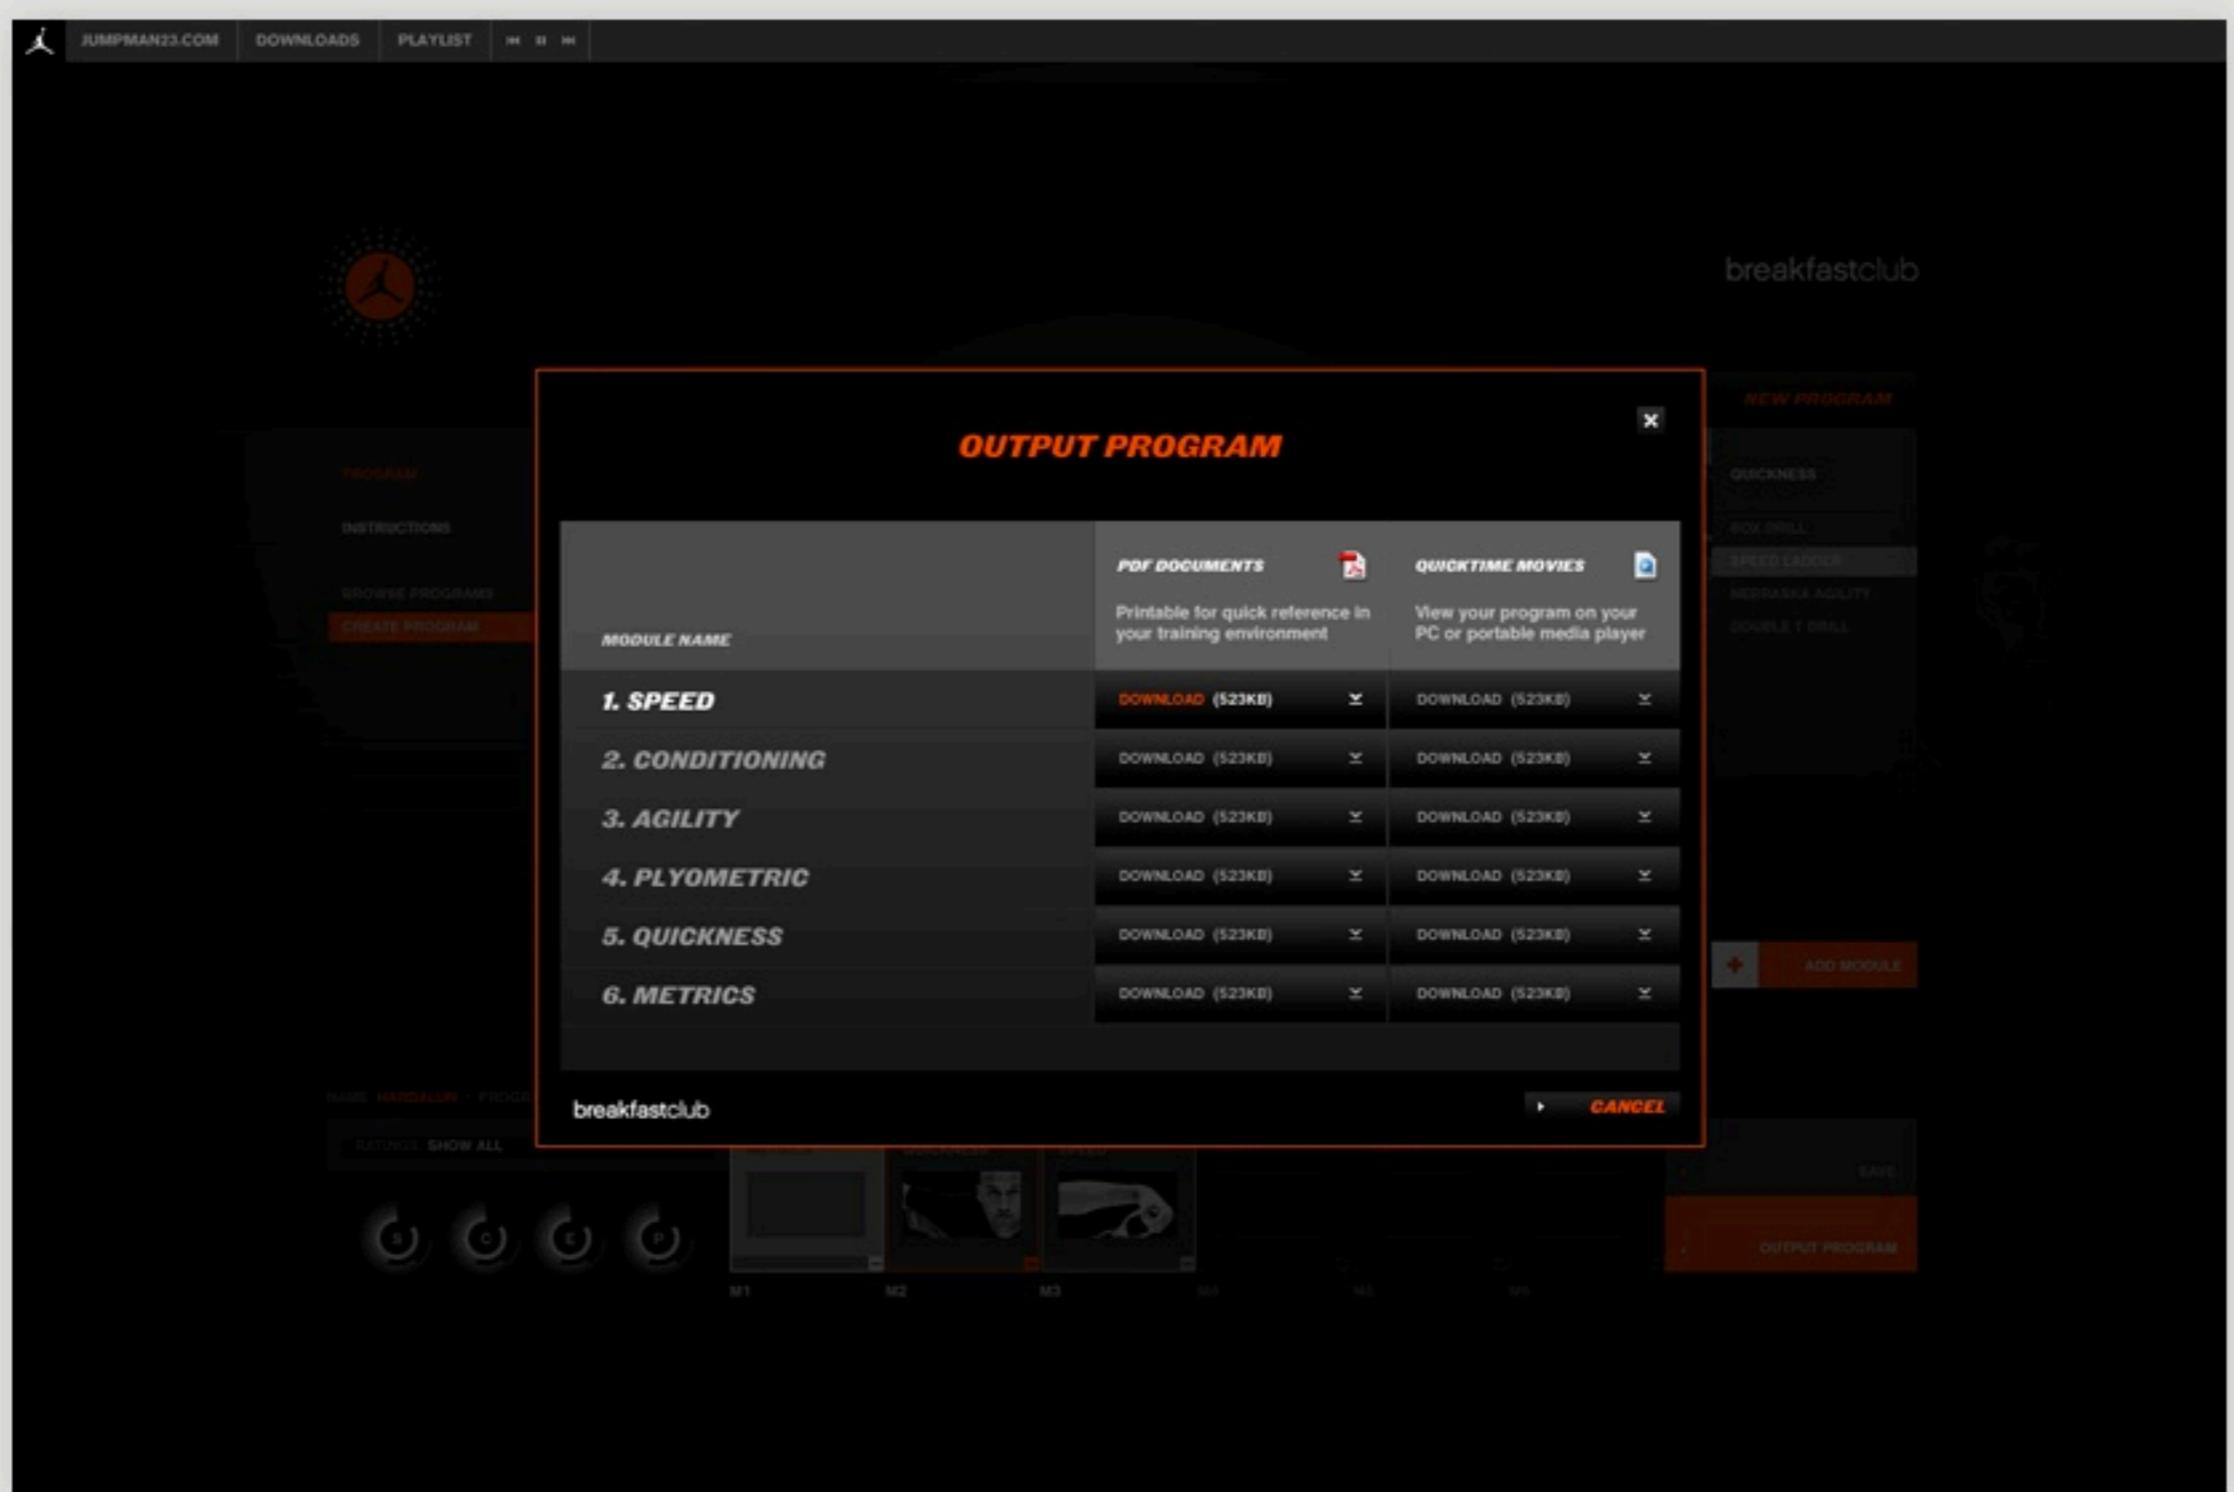

# Nokia

Touchscreen Promotional Kiosk • Global Rollout