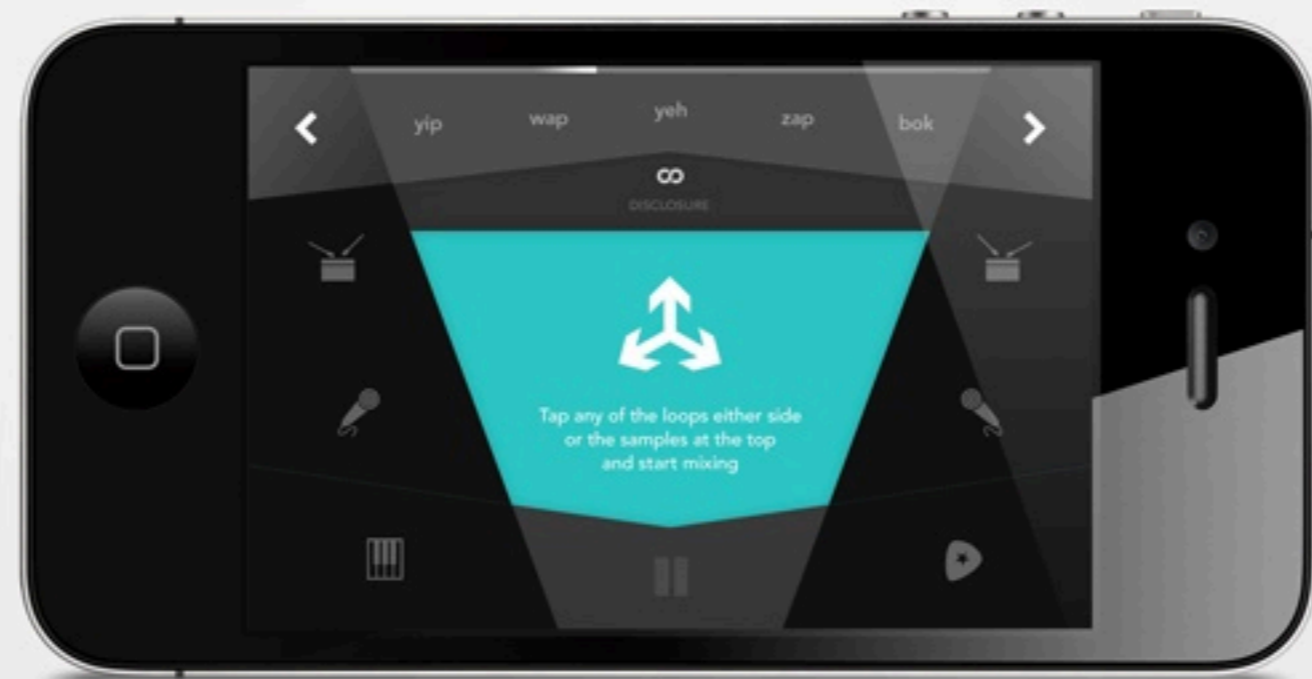

Fireplayer

Music Remixer App • Interface Design & Art Direction