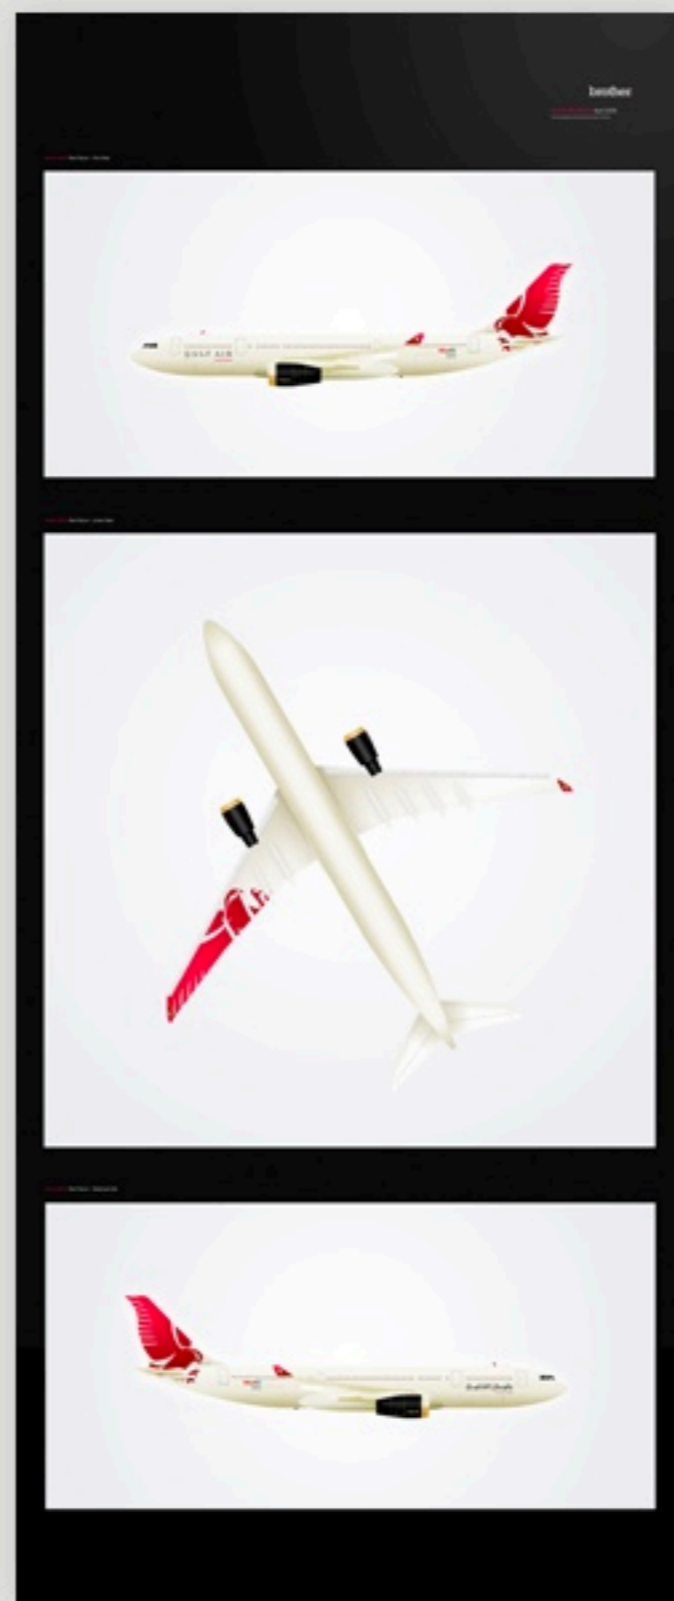

Gulf Air

Rebrand / Airliner Decals · Concepts