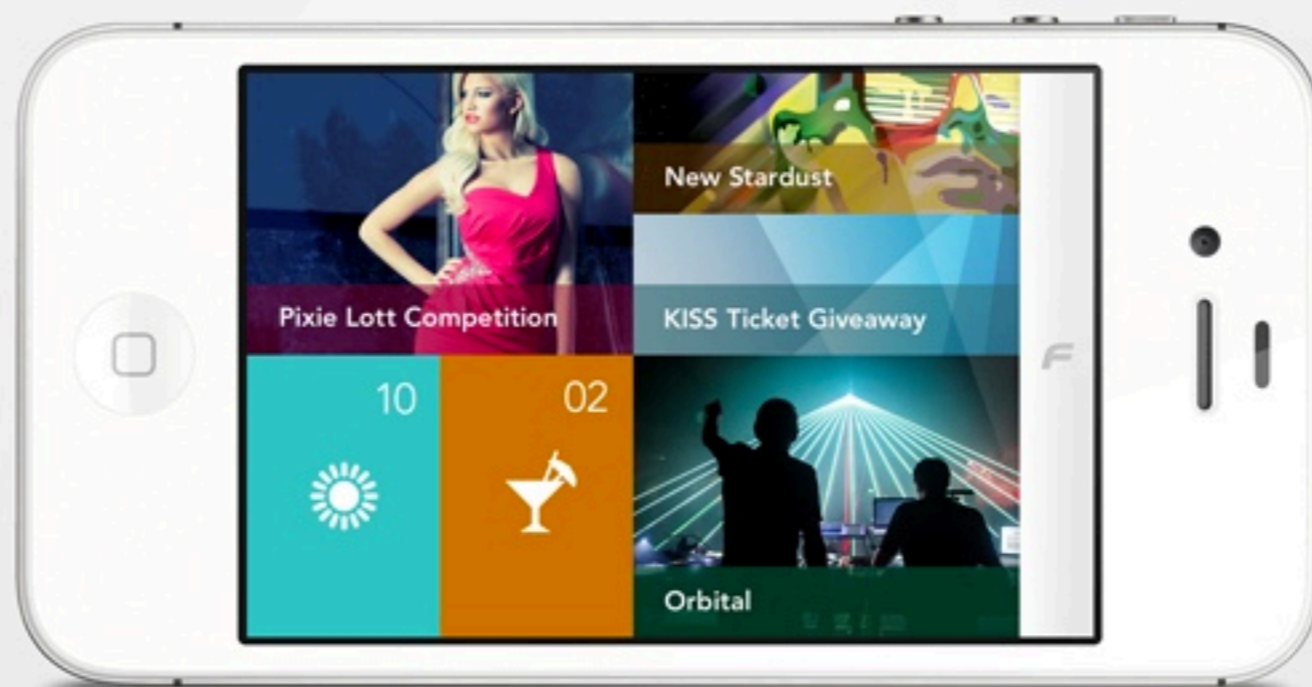

# Evoque

Range Rover Evoque with Victoria Beckham · Campaign Site

Communication Arts Webpick 06.11.12 · FWA Site of the Day 05.15.12 · Dope Award 05/21/12

# Fireplayer

Music Remixer App • Interface Design & Art Direction