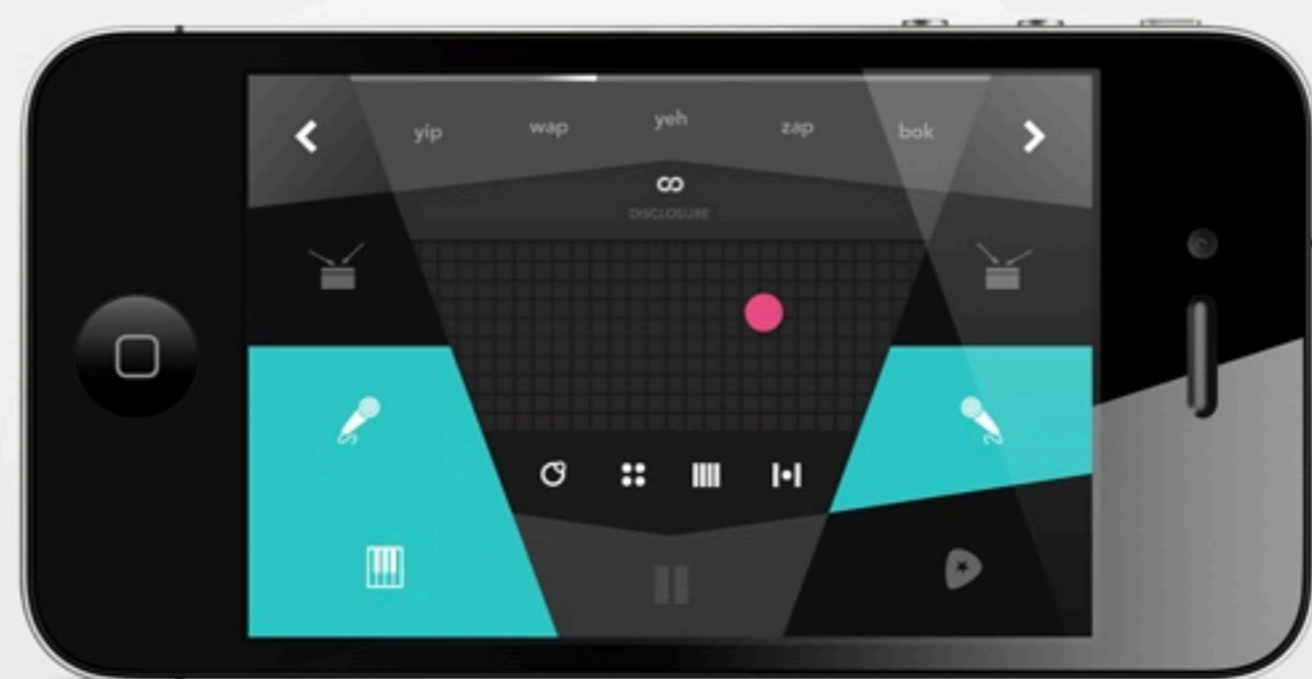

# Fireplayer

Music Remixer App • Interface Design & Art Direction