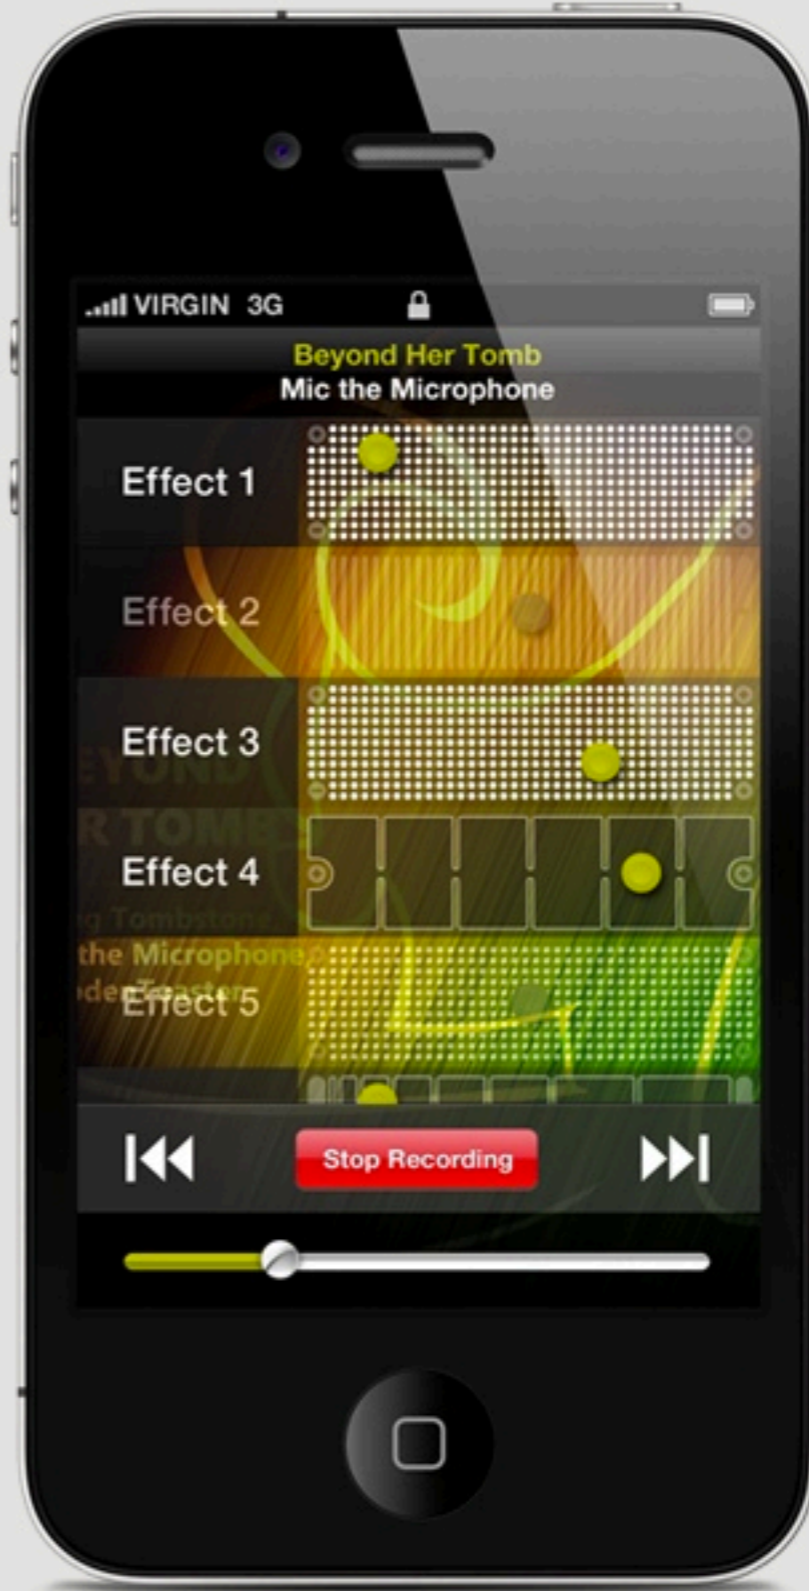

# Yata<sup>®</sup>

Music Manipulation App • Concept Designs