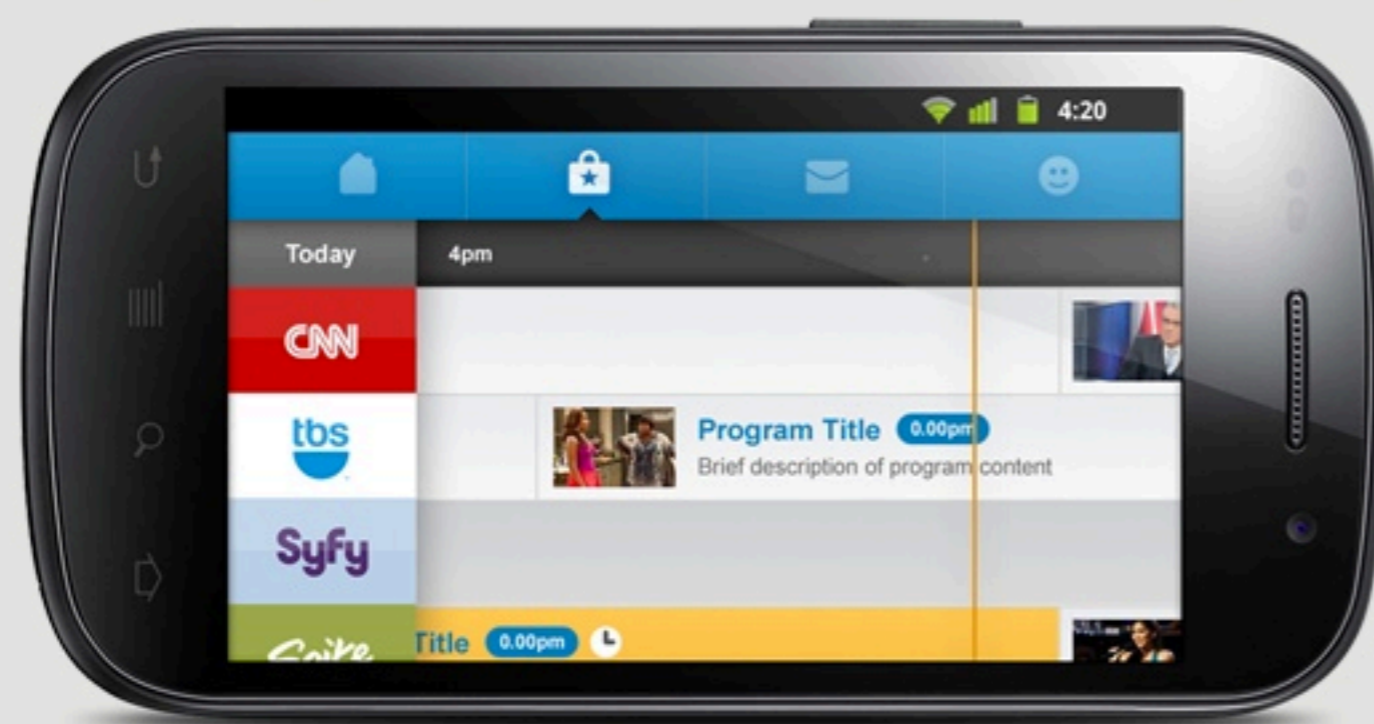

Cox

Mobile / Set-top / Web Interface • In Production