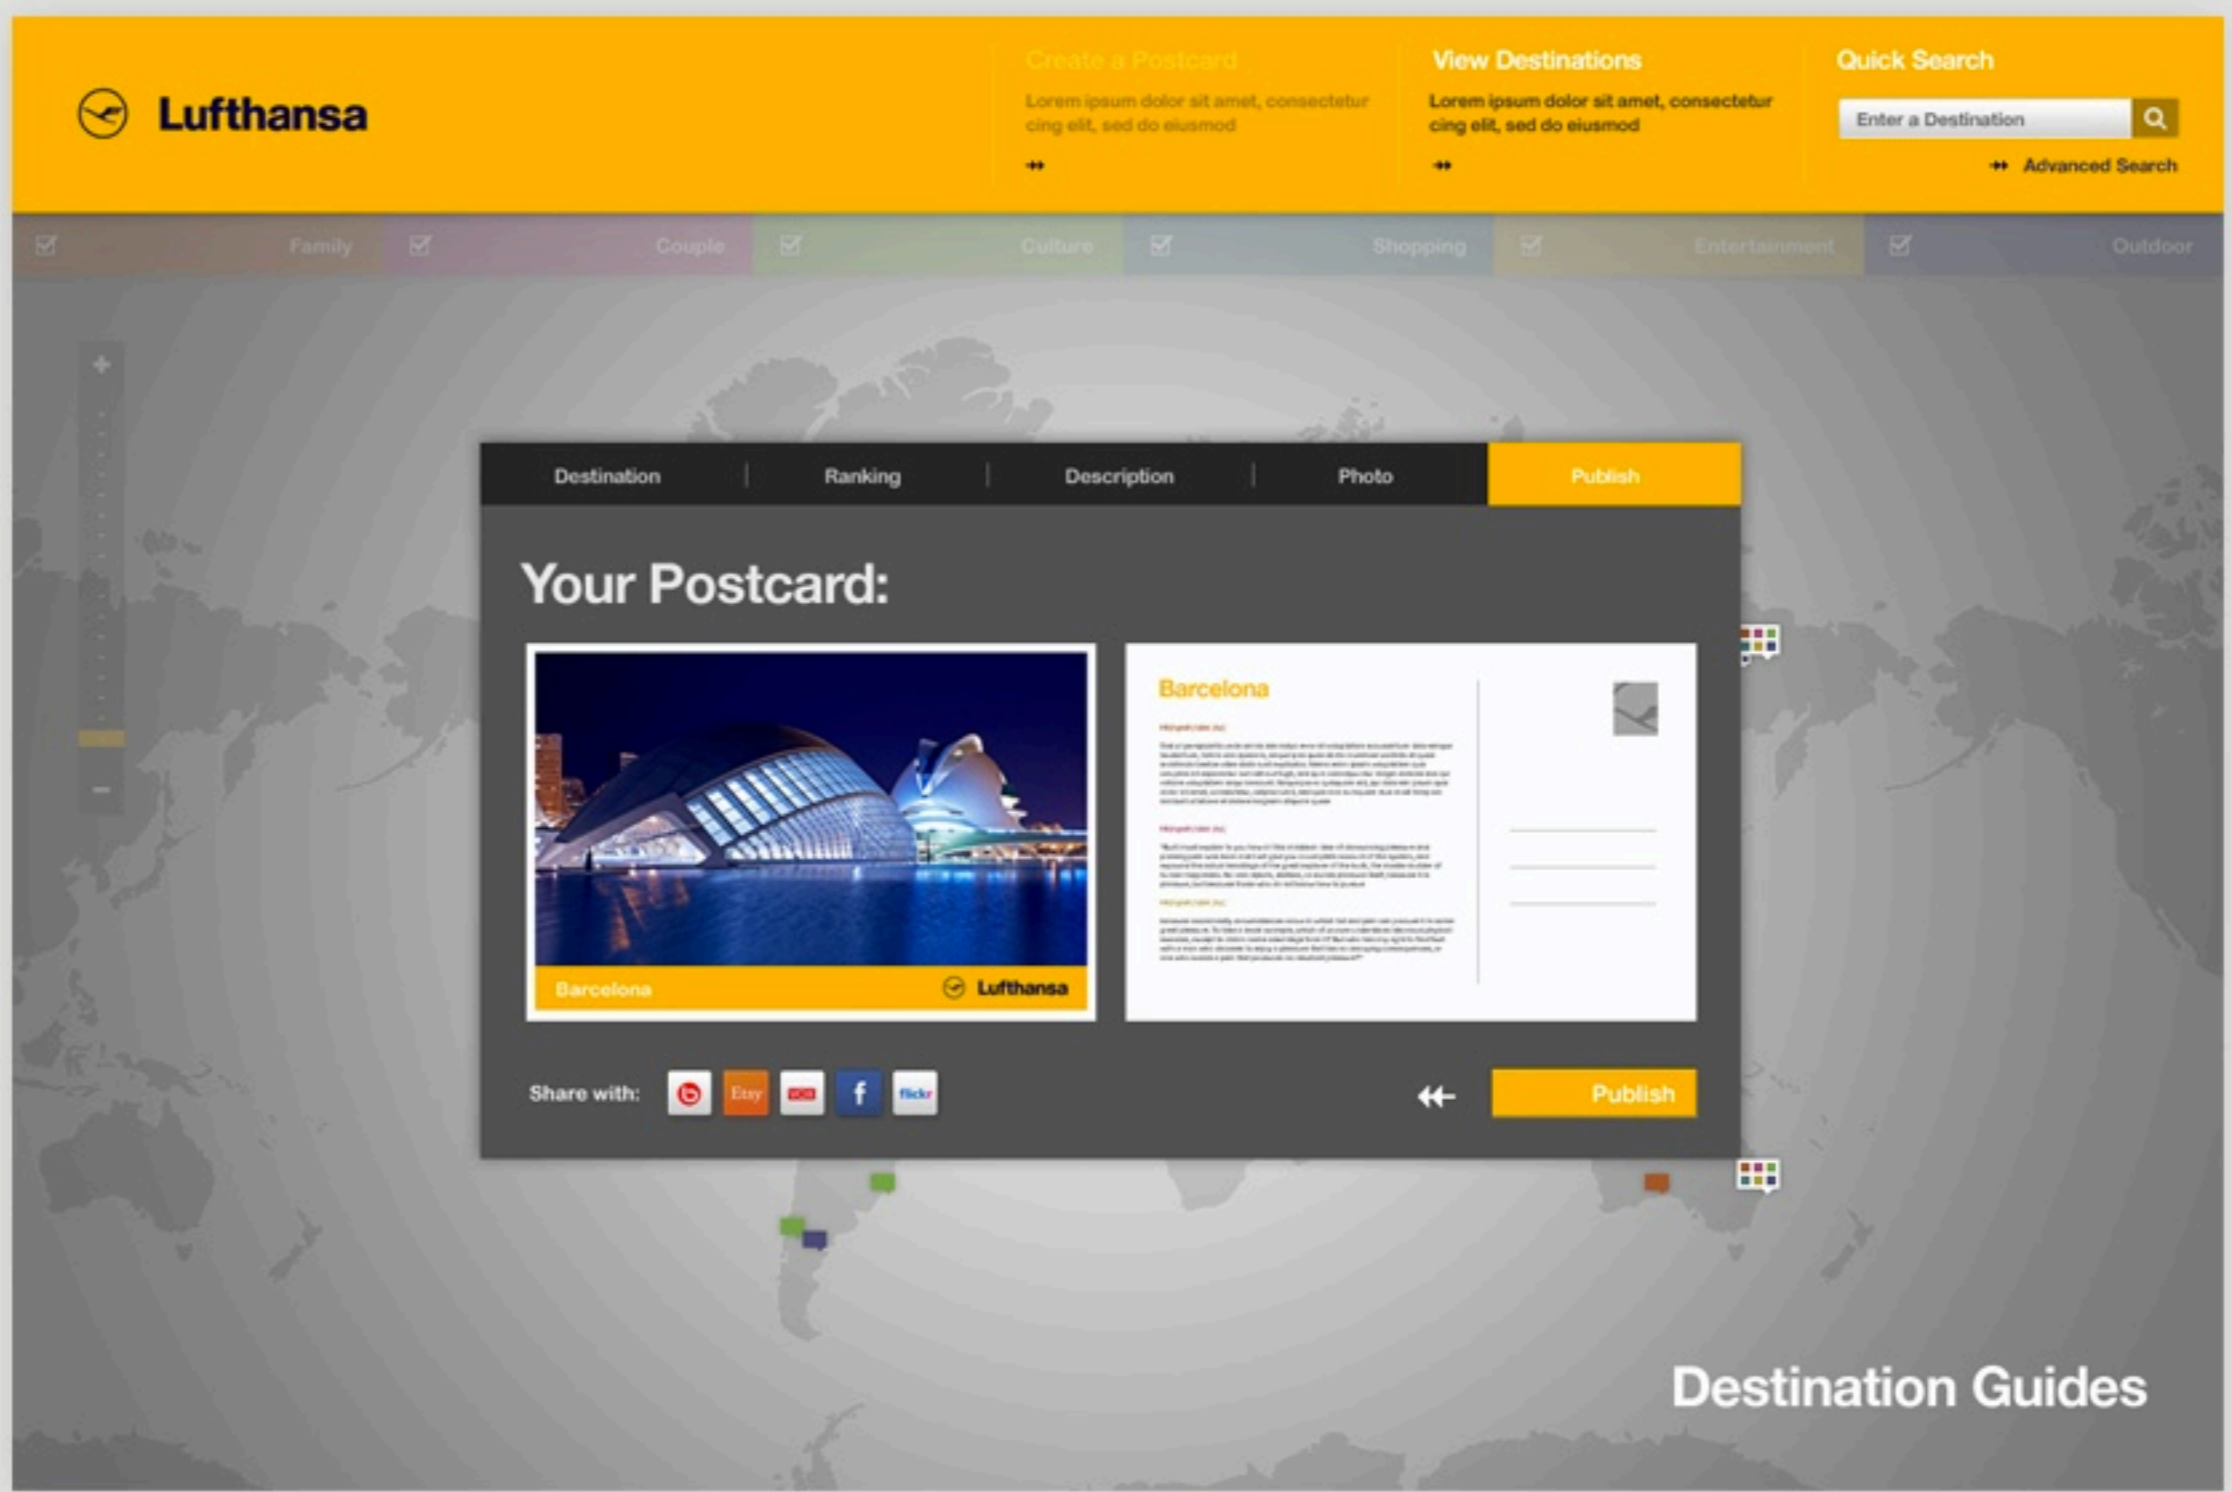

# Nokia

Touchscreen Promotional Kiosk • Global Rollout

# Lufthansa

World Traveller Community • Concept Work

# Michelin

Global Online Platform • Art Direction & Production