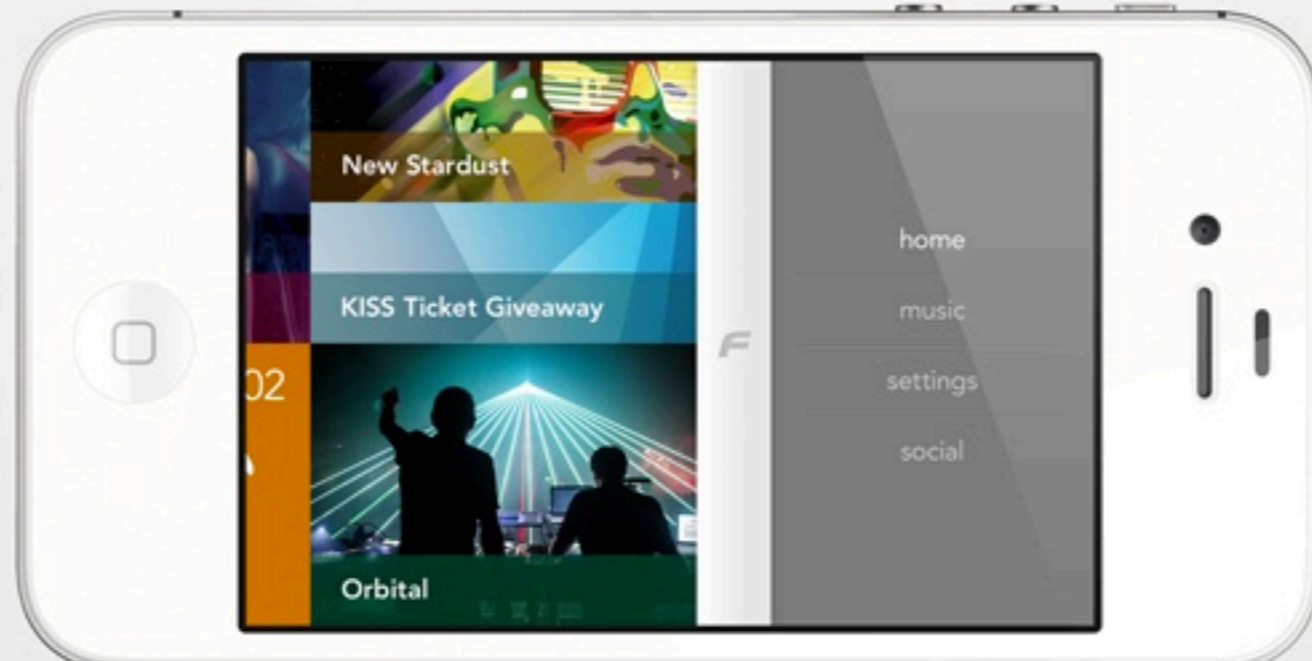

# Fireplayer

Music Remixer App • Interface Design & Art Direction