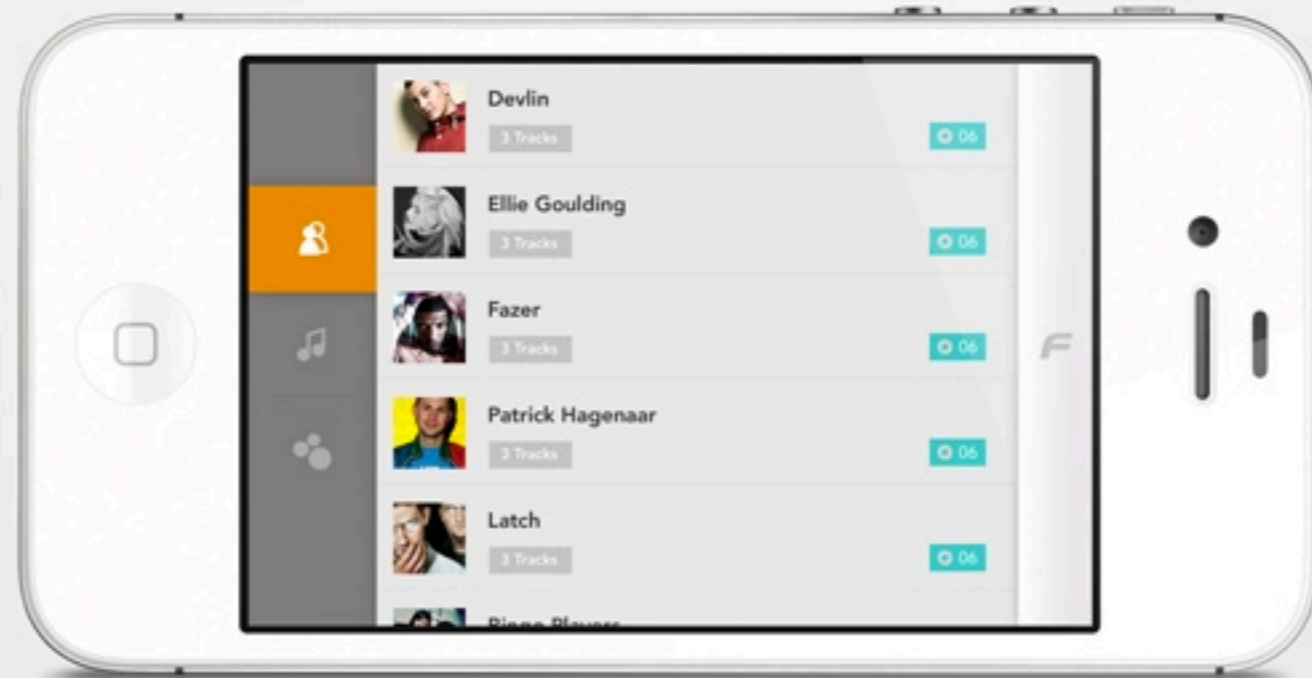

Fireplayer

Music Remixer App • Interface Design & Art Direction