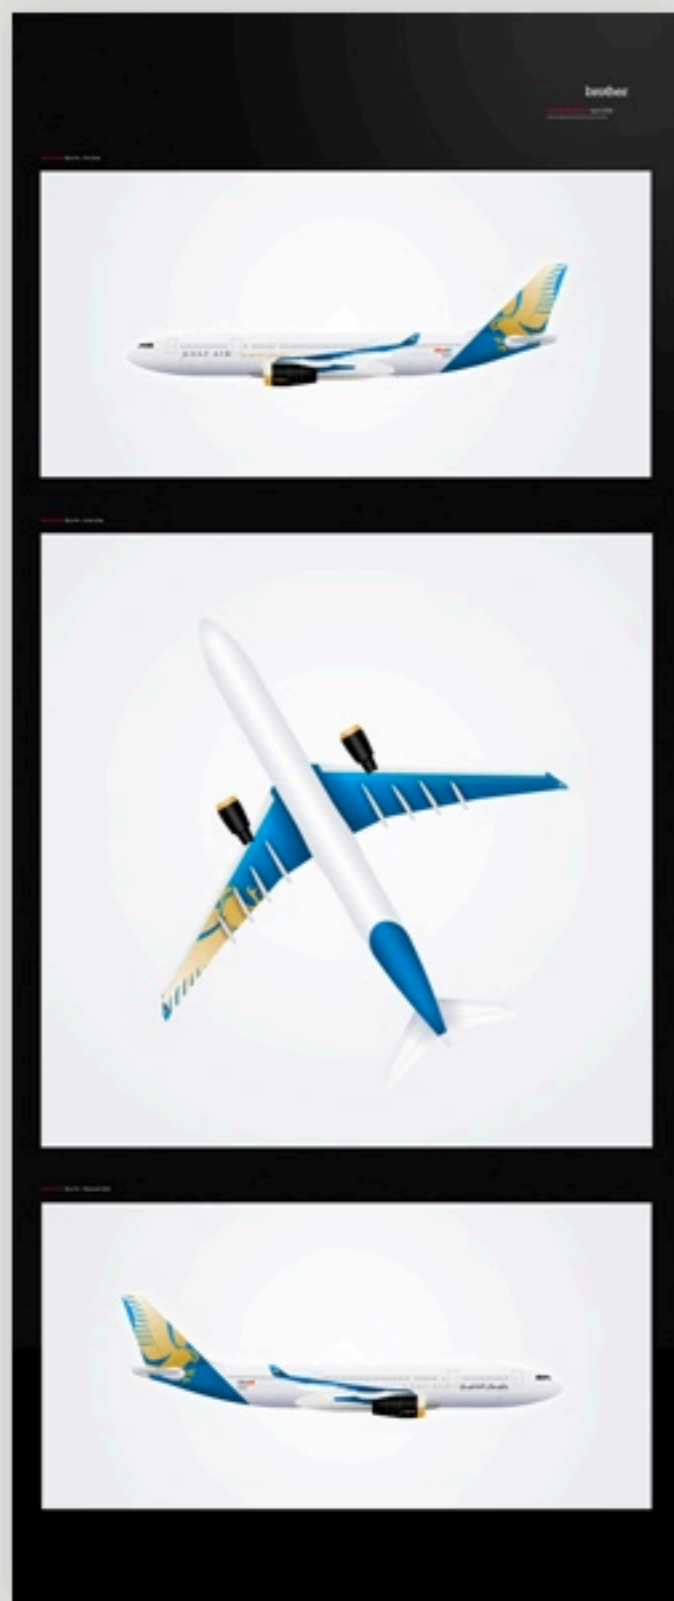

Gulf Air

Rebrand / Airliner Decals · Concepts