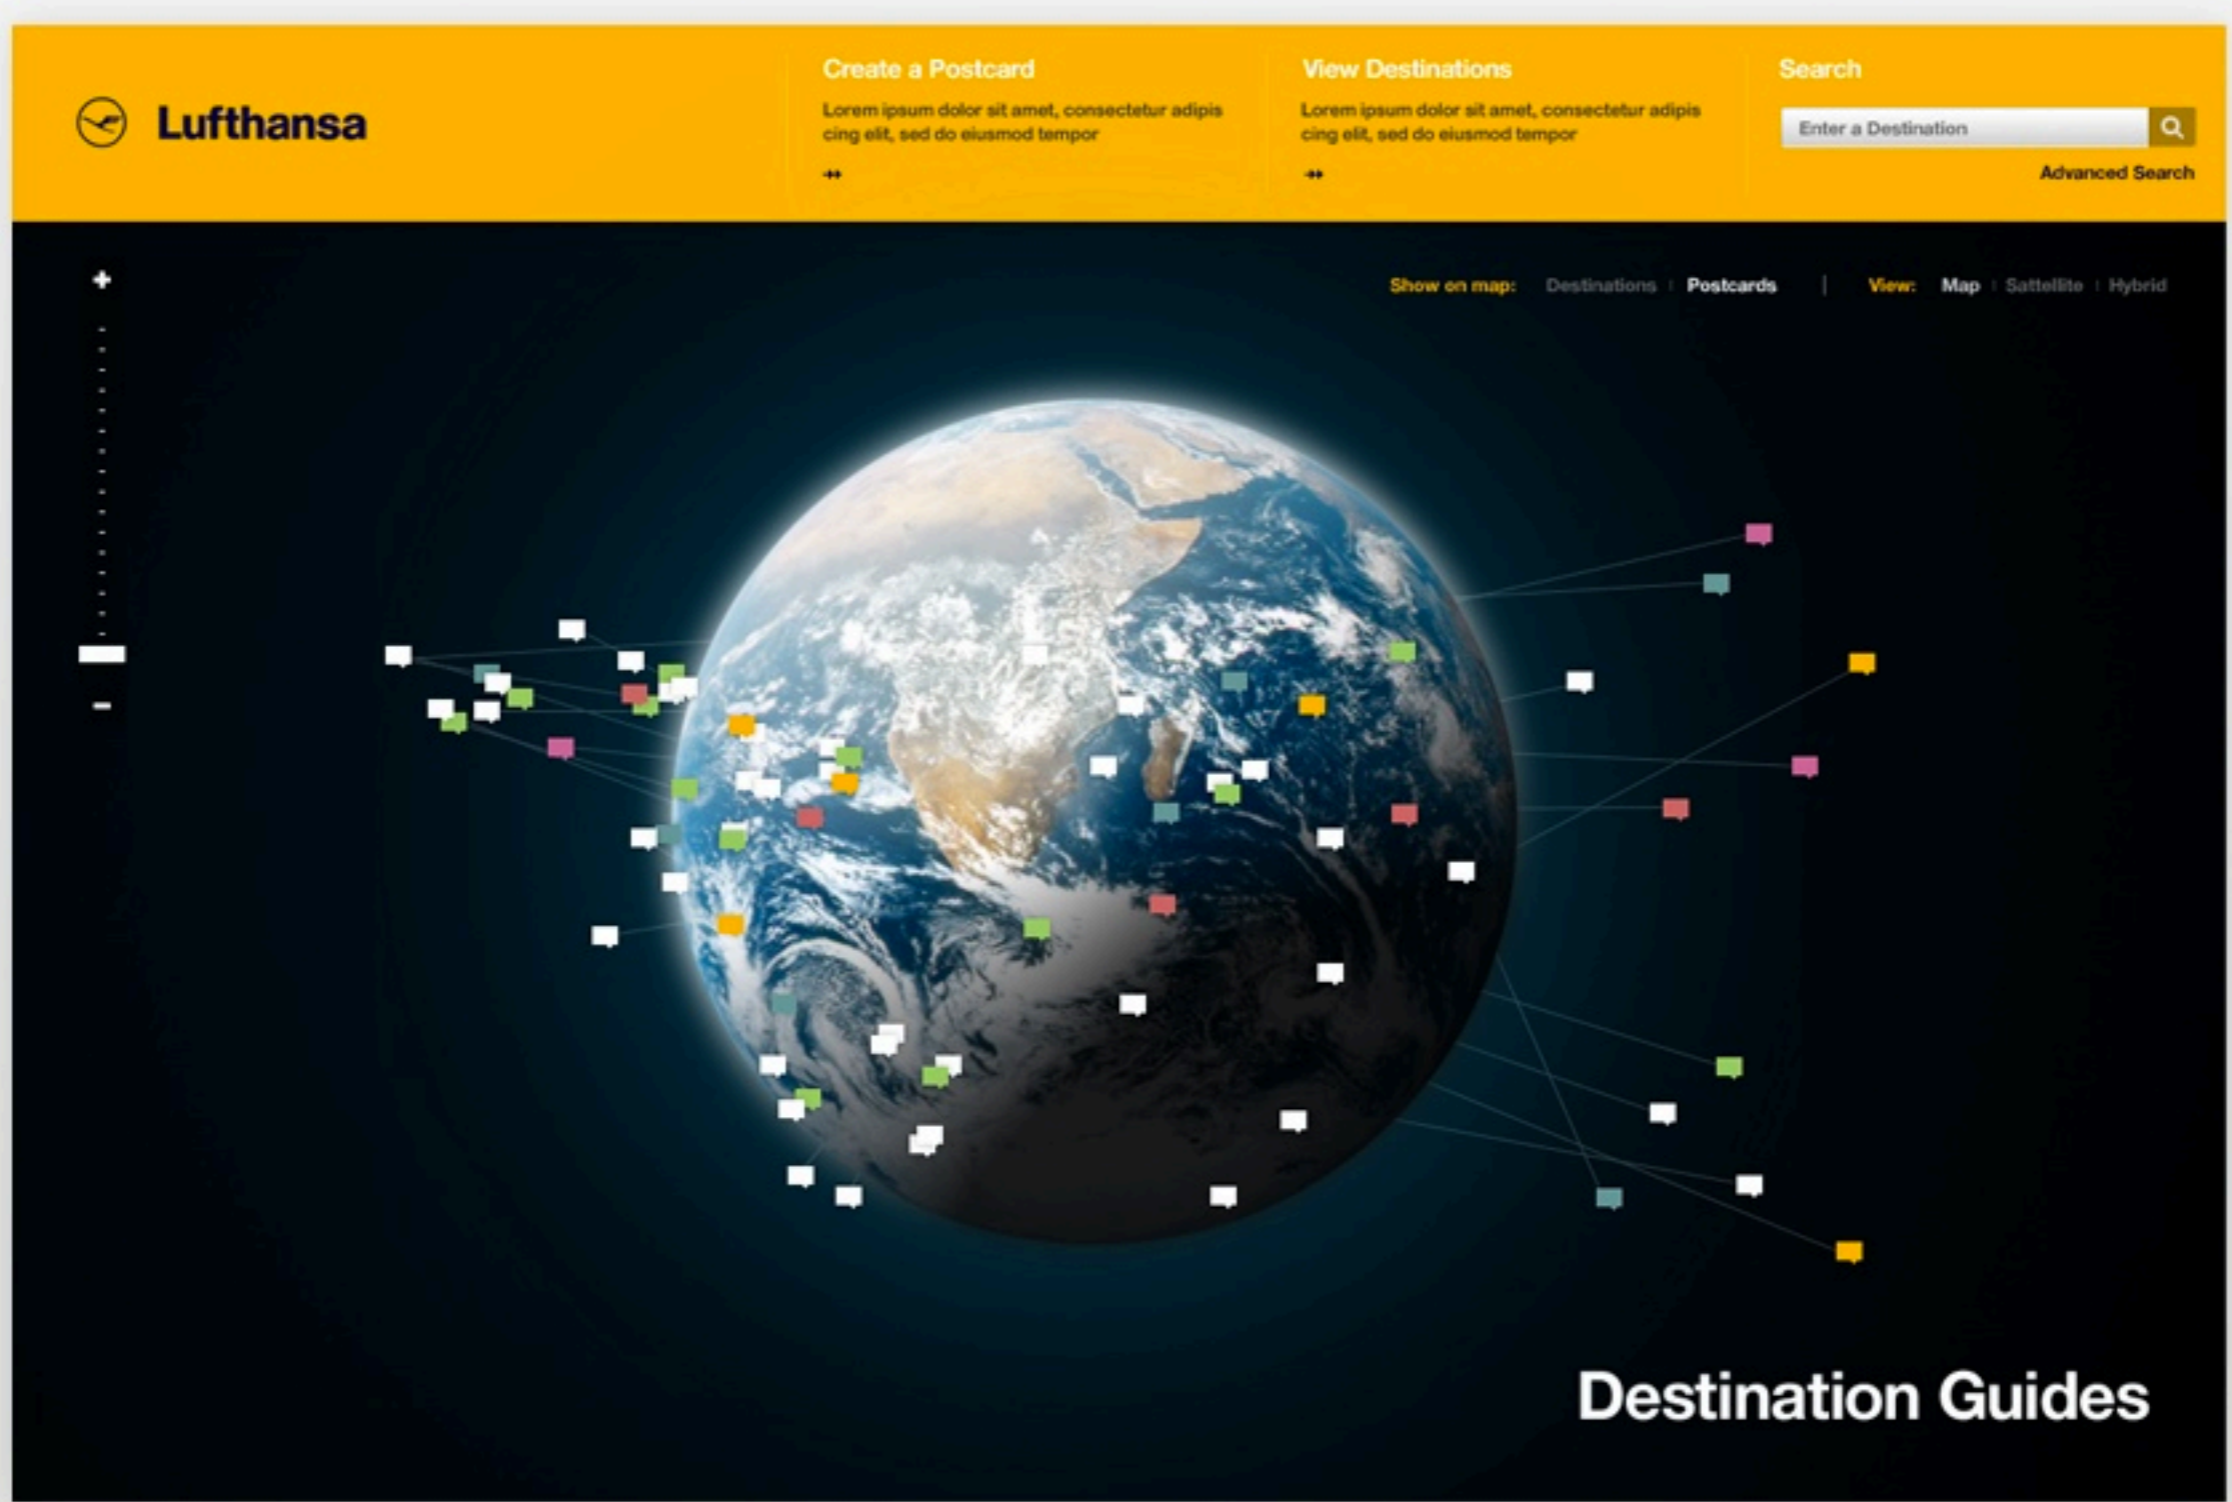

# Nokia

Touchscreen Promotional Kiosk • Global Rollout

# Lufthansa

World Traveller Community • Concept Work

# Michelin

Global Online Platform • Art Direction & Production