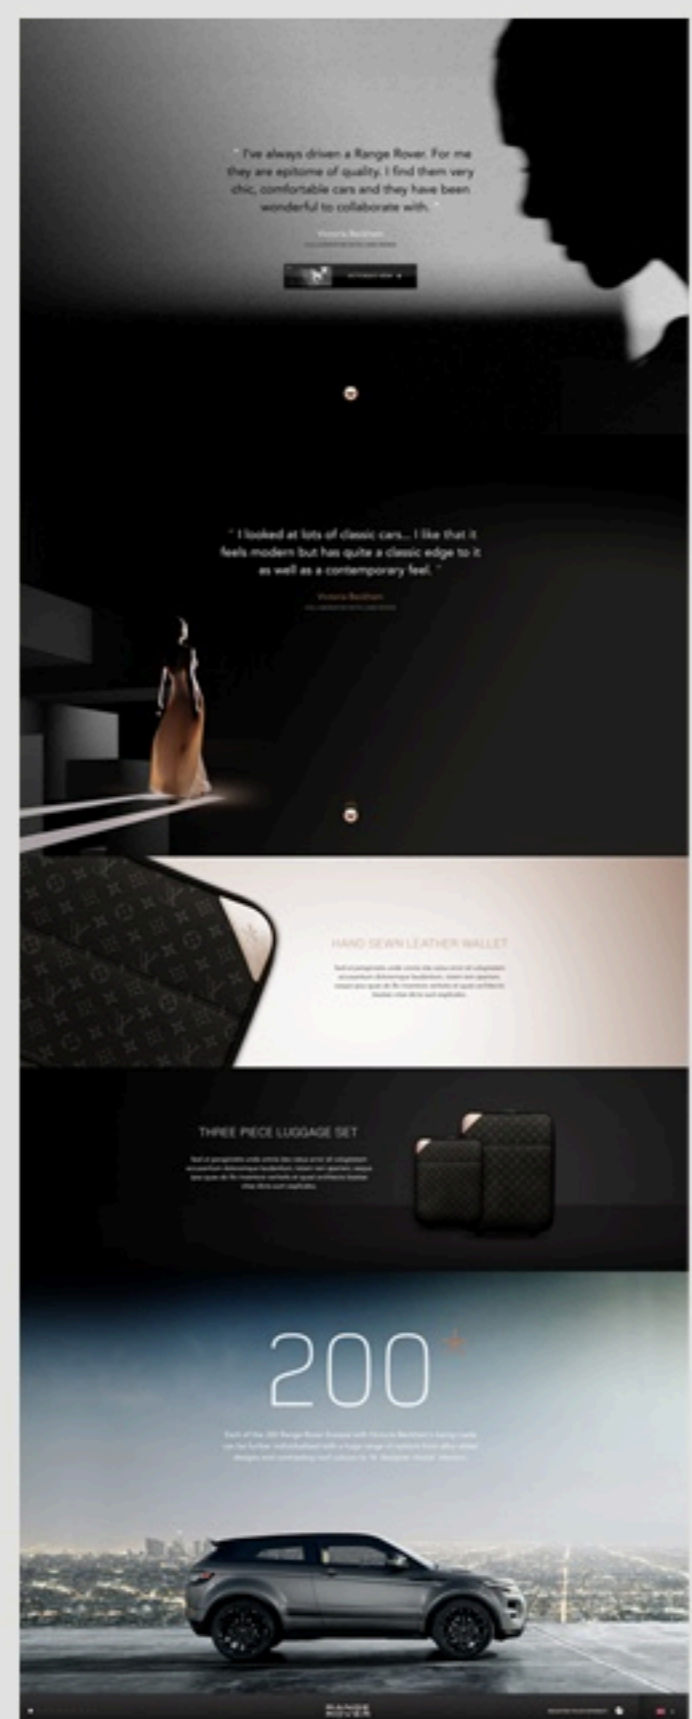

# Evoque

Range Rover Evoque with Victoria Beckham · Campaign Site

Communication Arts Webpick 06.11.12 · FWA Site of the Day 05.15.12 · Dope Award 05/21/12