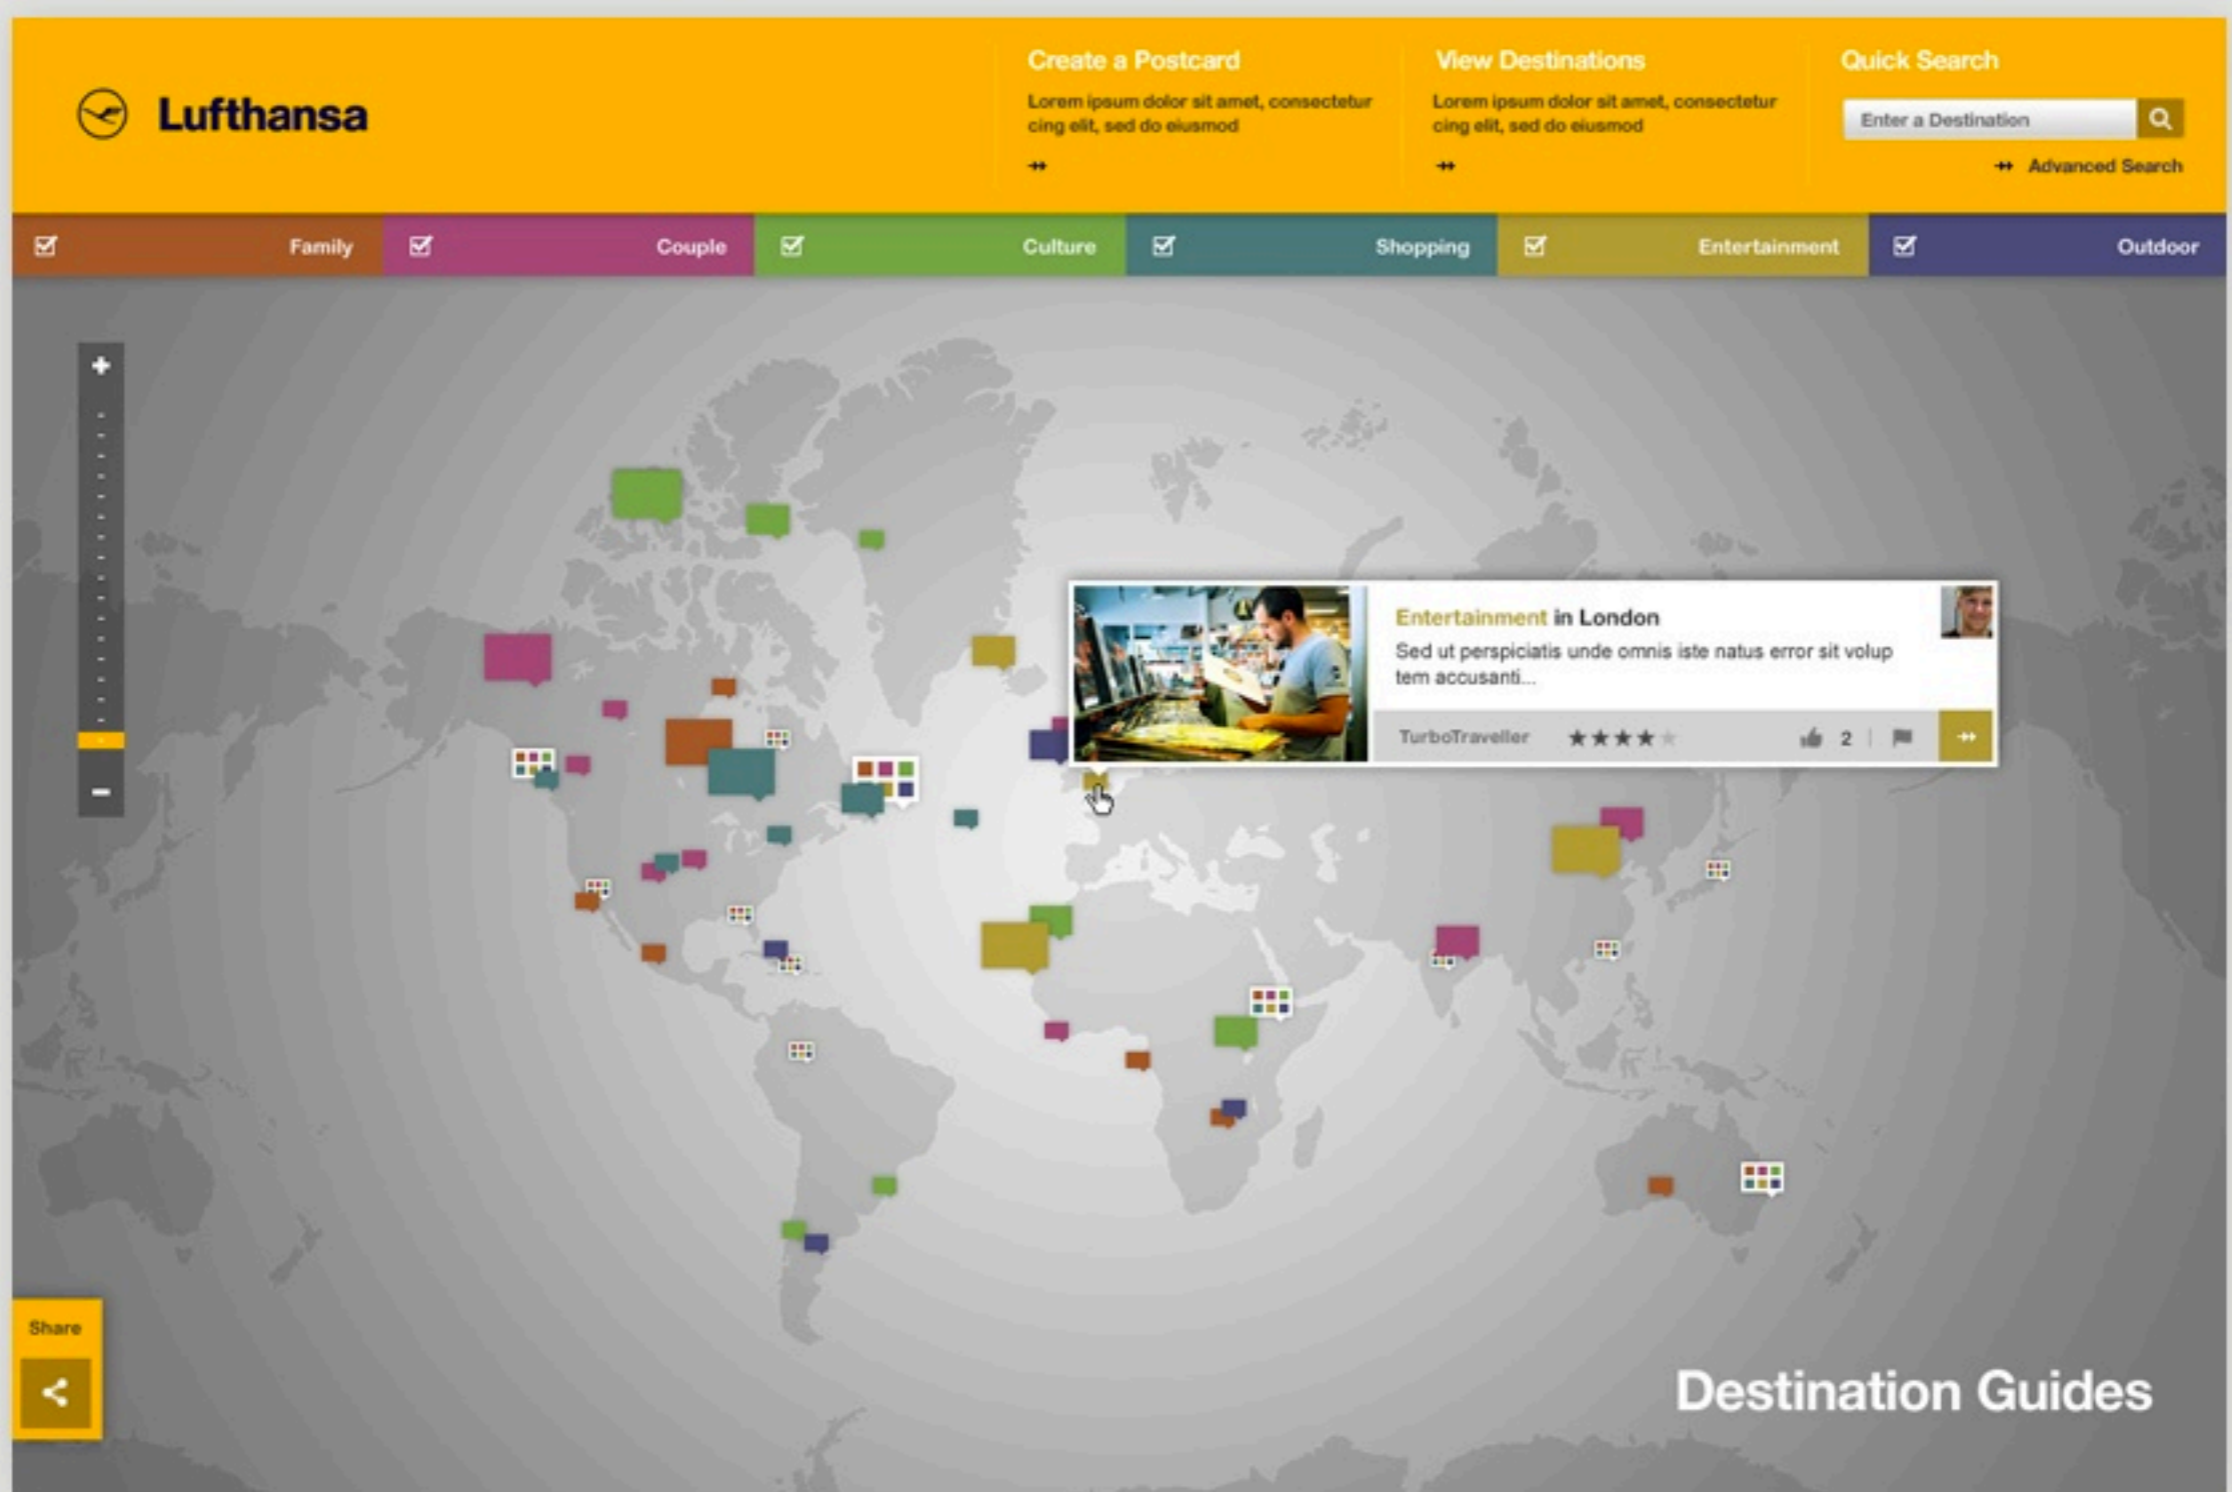

# Nokia

Touchscreen Promotional Kiosk • Global Rollout

# Lufthansa

World Traveller Community • Concept Work

# Michelin

Global Online Platform • Art Direction & Production