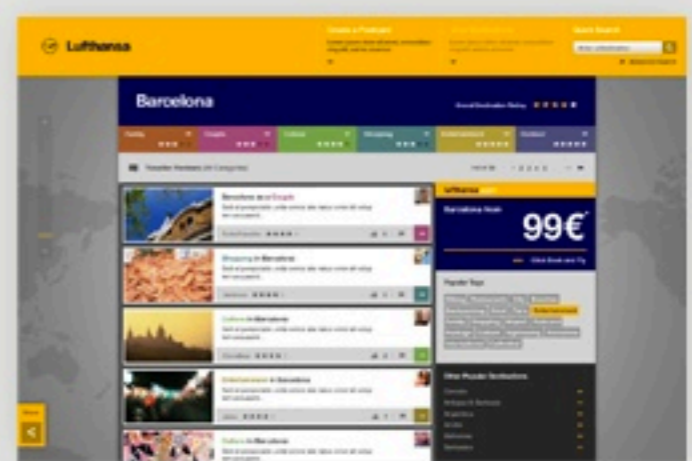

# Nokia

Touchscreen Promotional Kiosk • Global Rollout

# Lufthansa

World Traveller Community • Concept Work