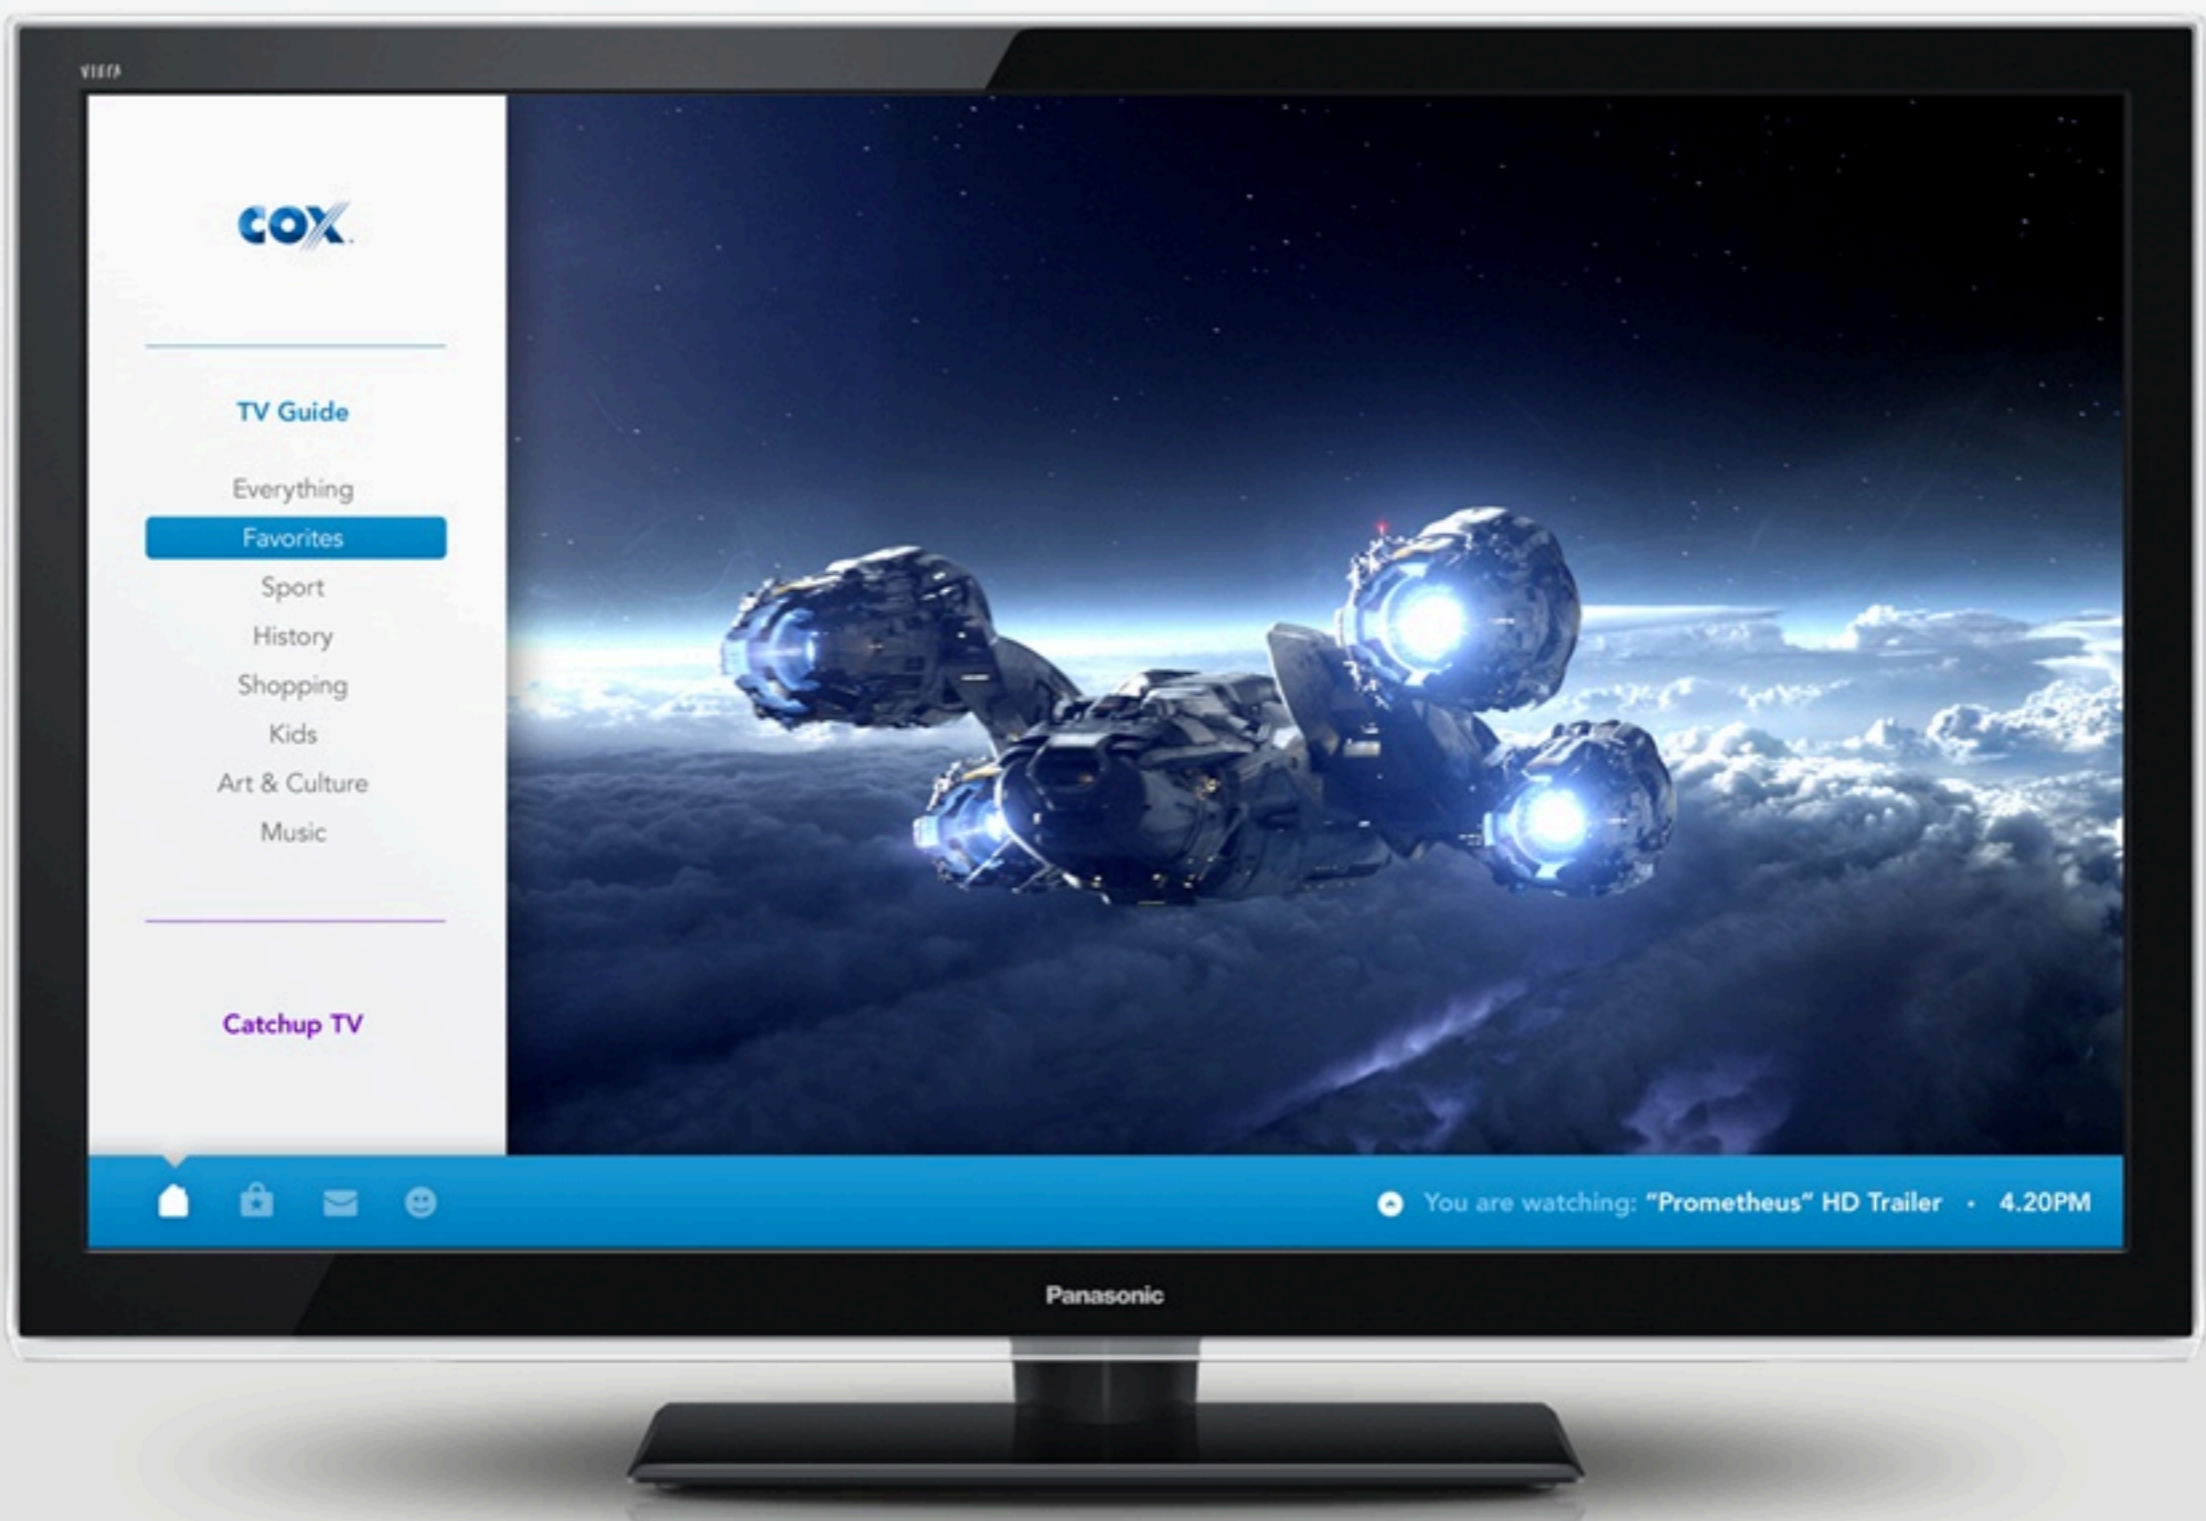

Cox

Mobile / Set-top / Web Interface • In Production