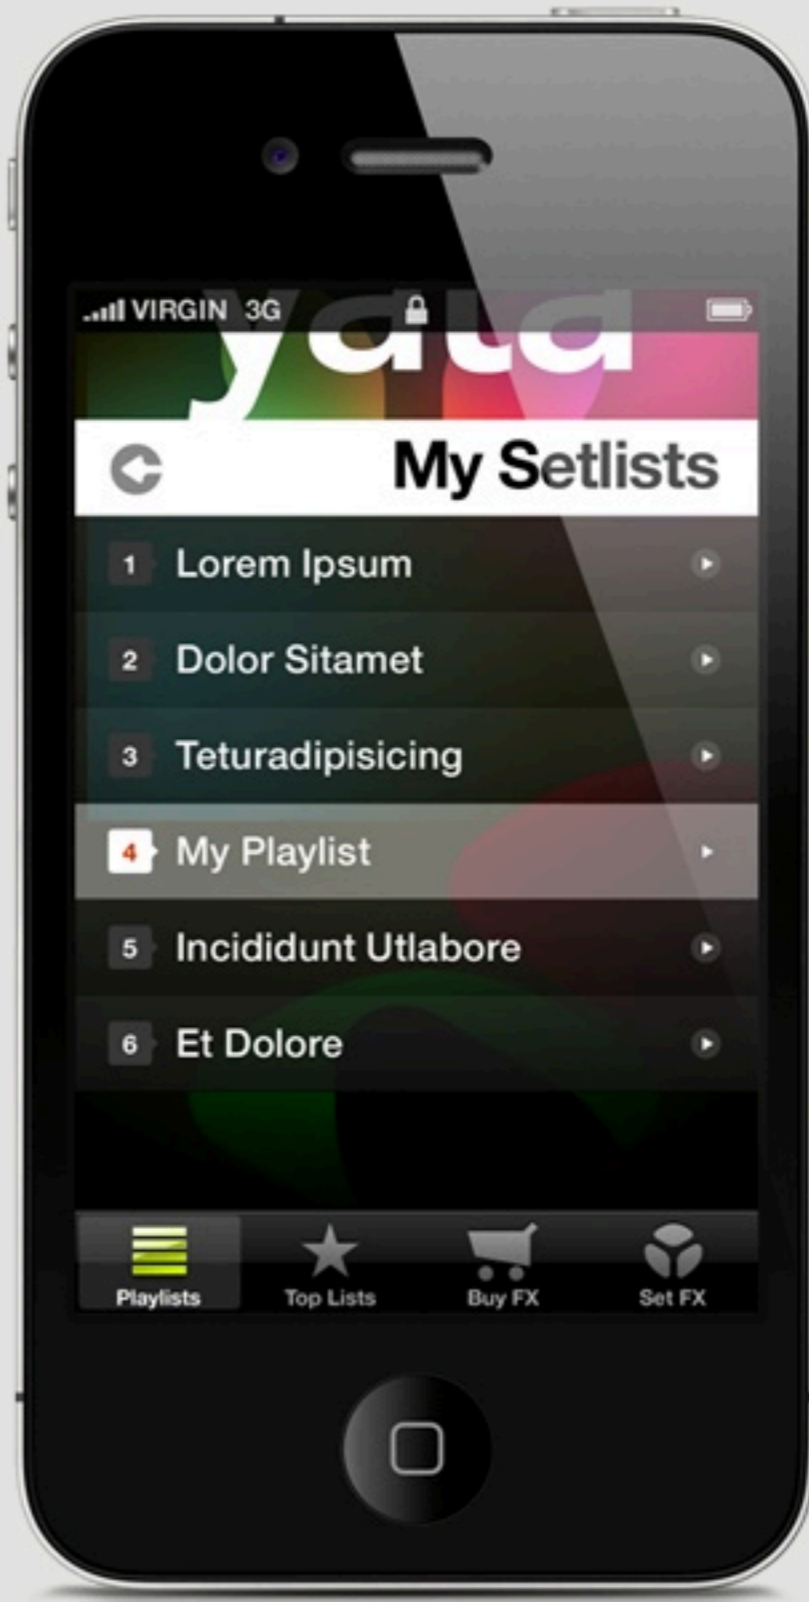

### focus

Drawer One  2 Door Hatchback

Colours **Bright Green (Metallic)**

Drawer Three

Drawer Four

Drawer Five

Navigation arrows: <<<<<< >>>>>>

# Yata<sup>®</sup>

Music Manipulation App • Concept Designs