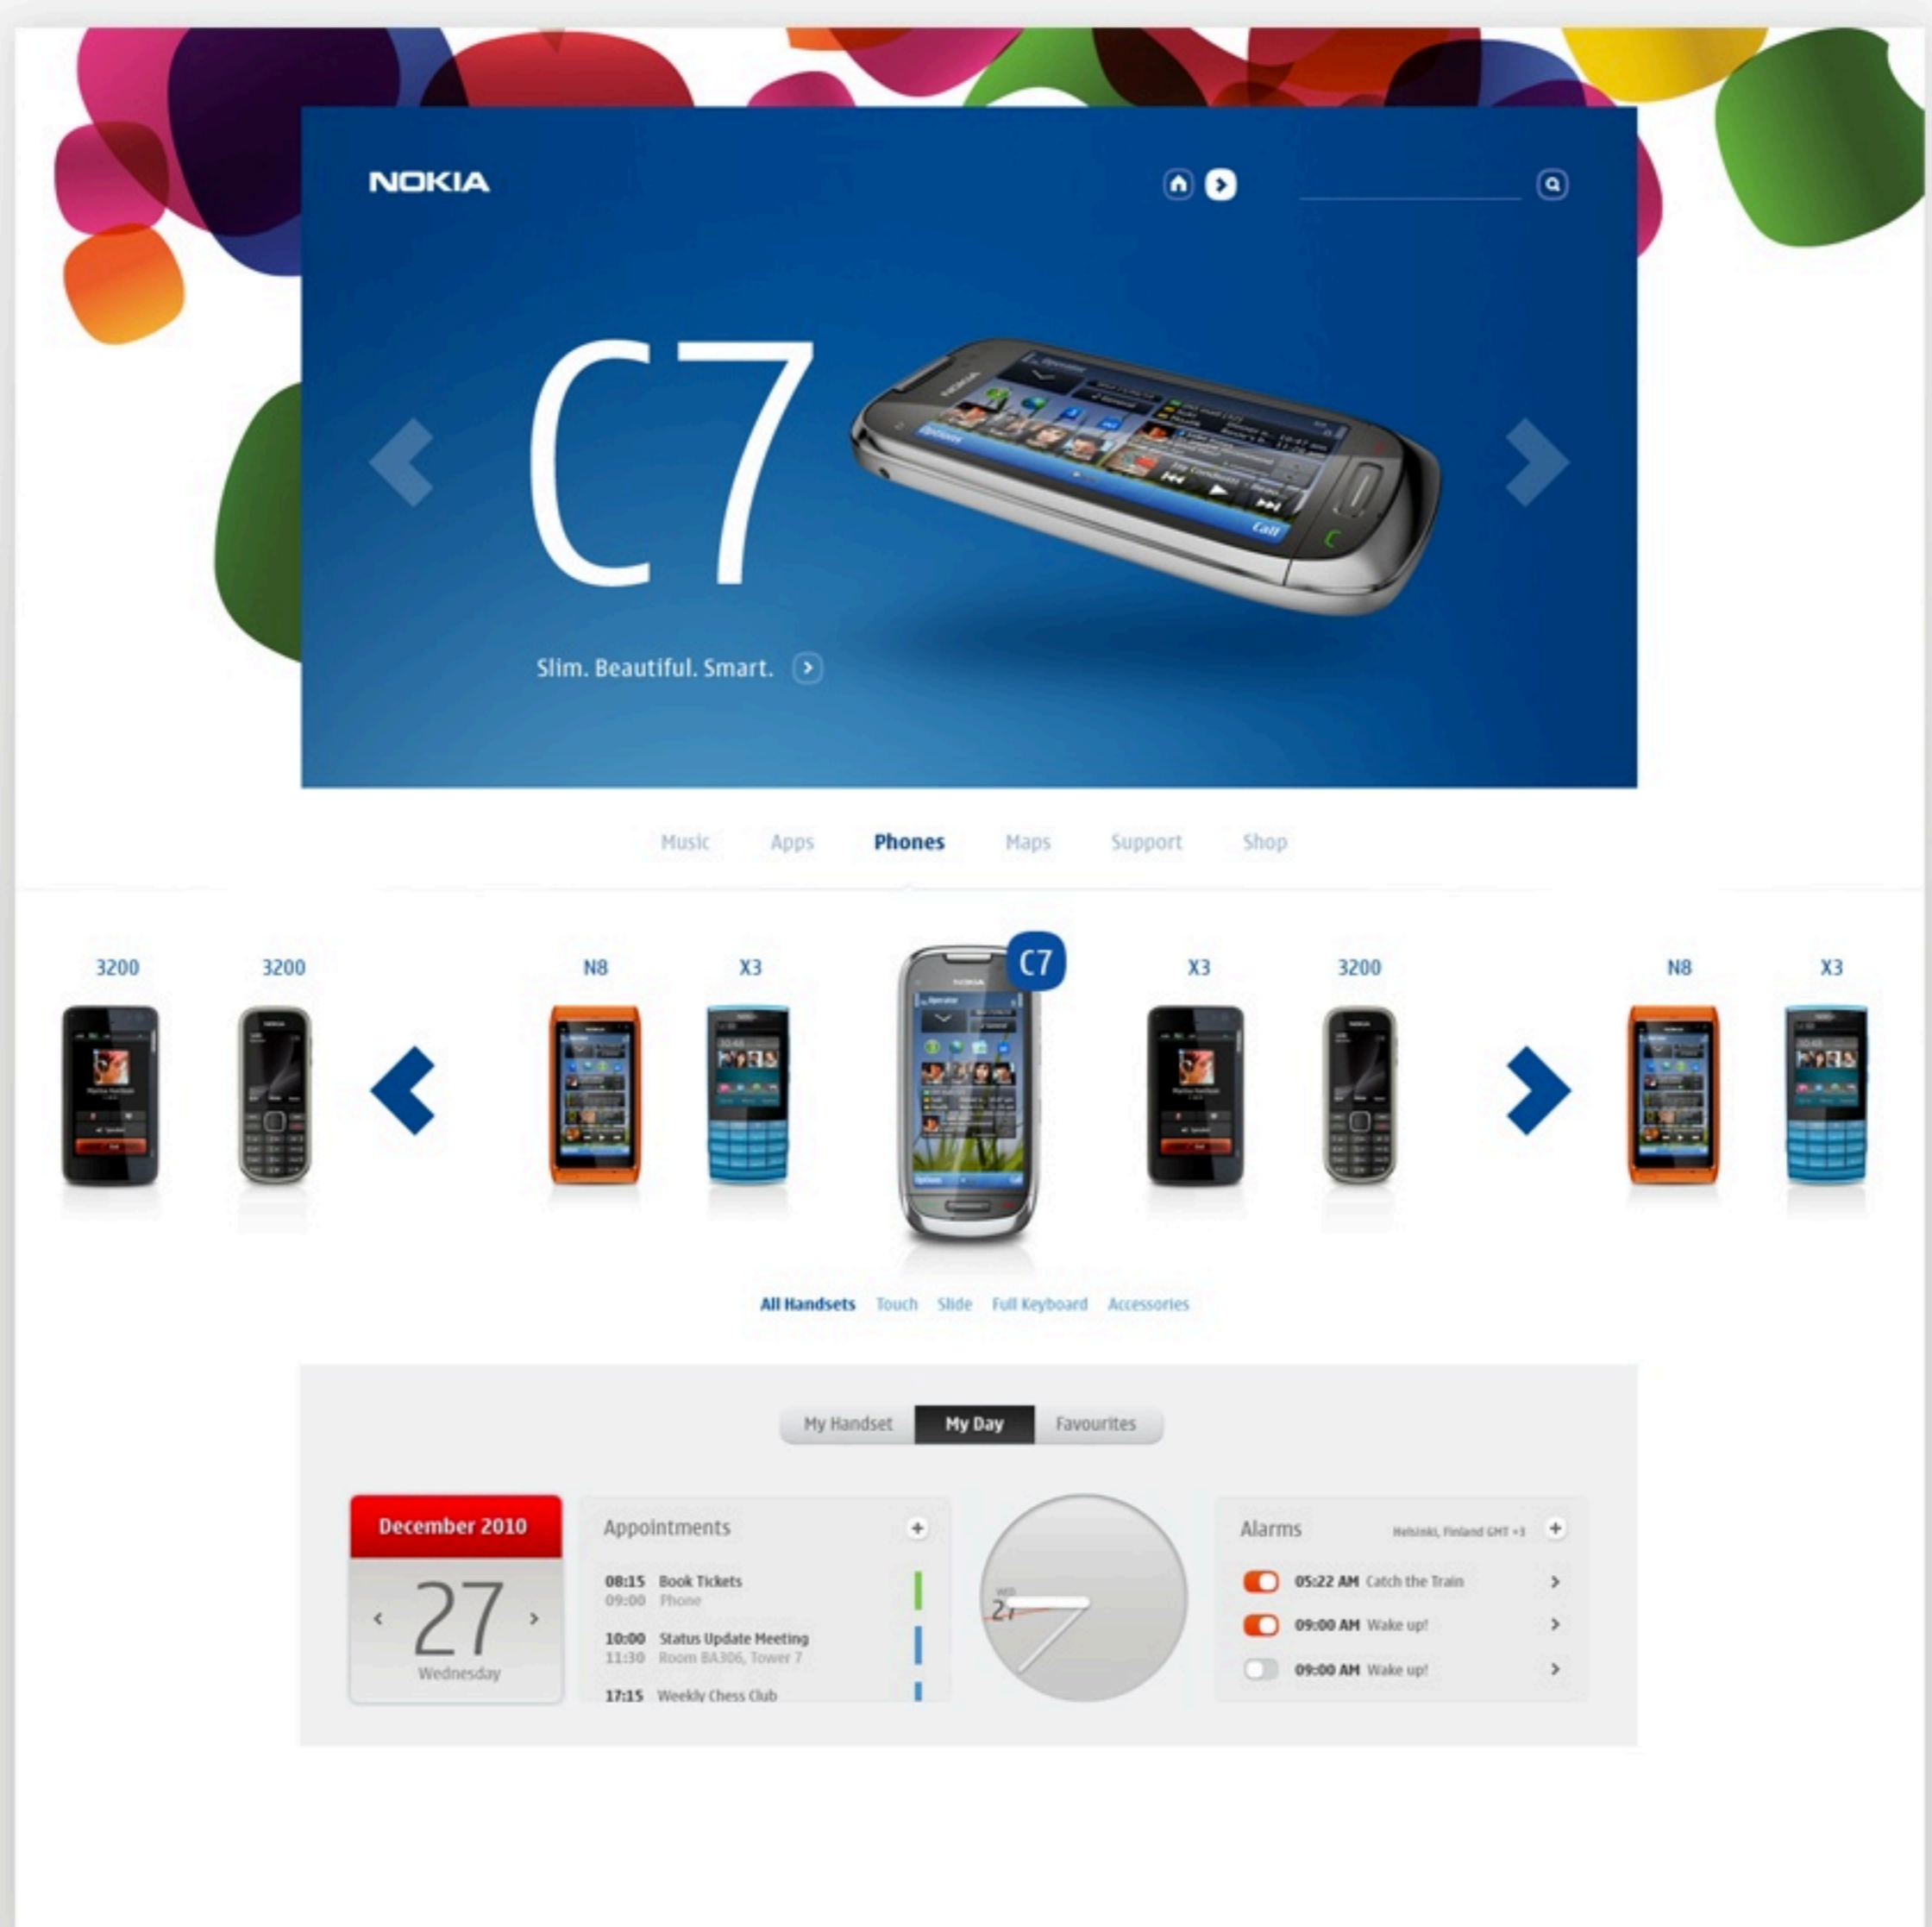

Nokia

Digital Brand Platform Concepts • Global Rollout