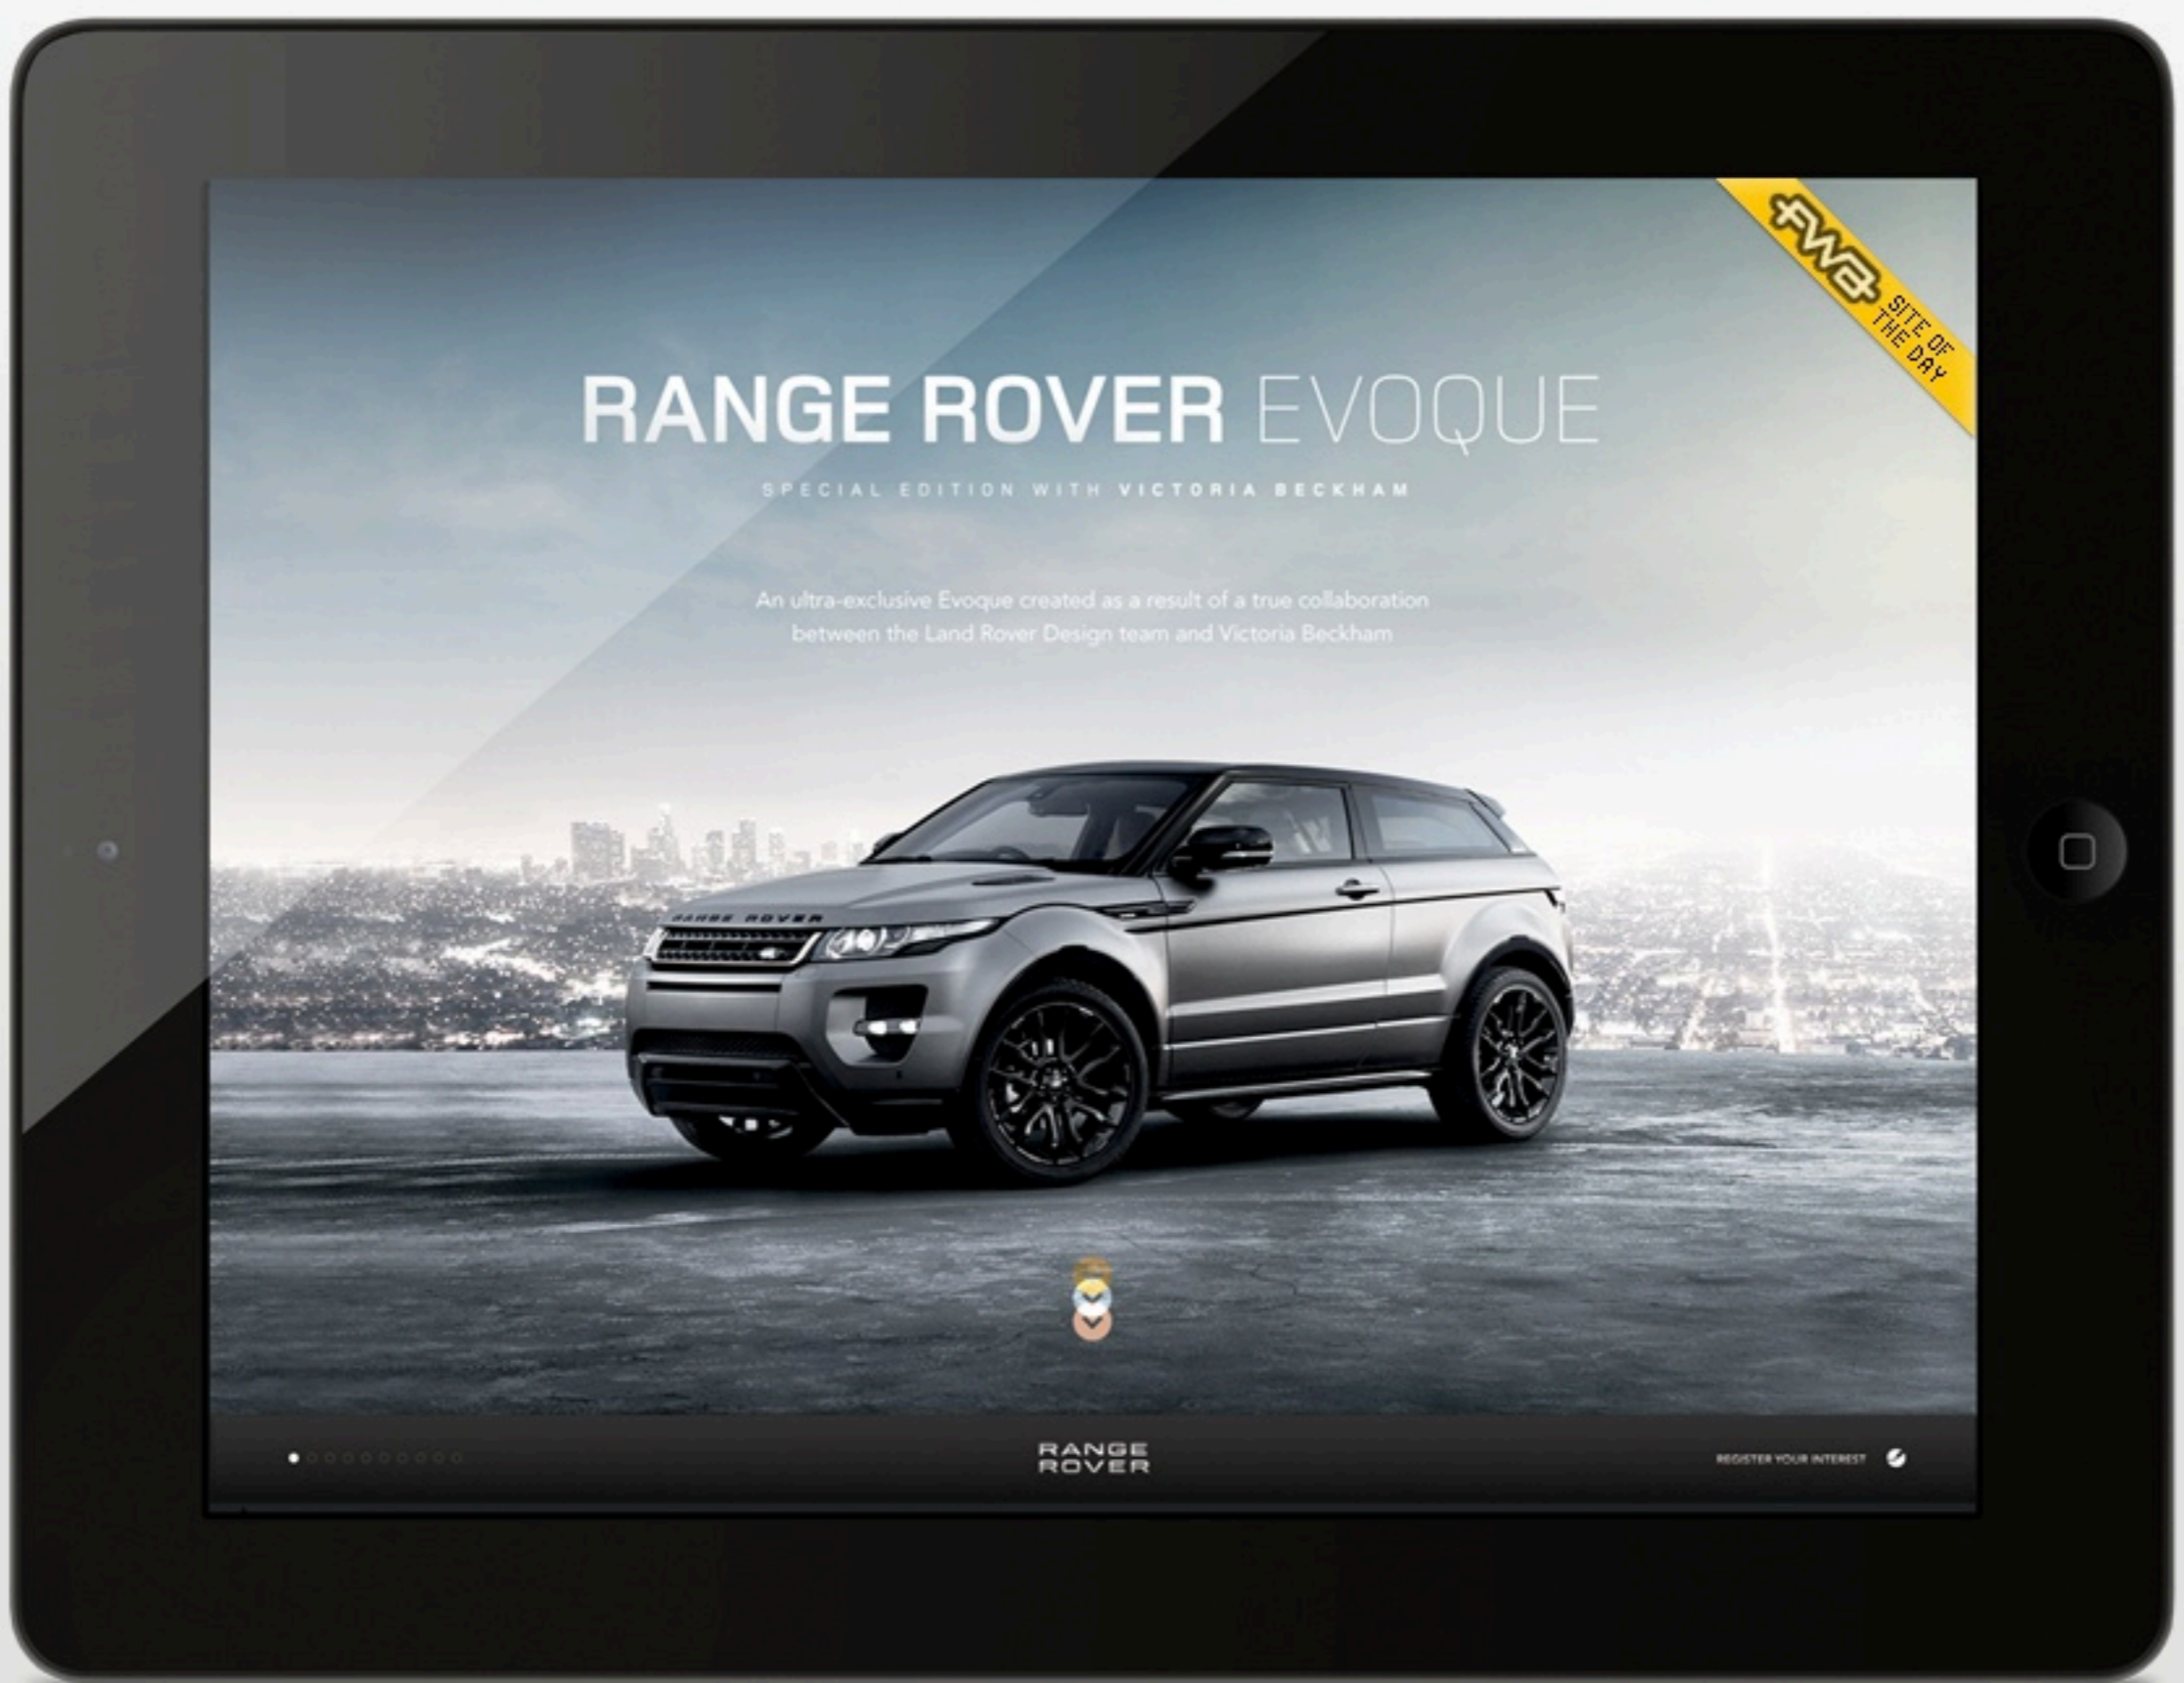

# Evoque

Range Rover Evoque with Victoria Beckham · Campaign Site

Communication Arts Webpick 06.11.12 · FWA Site of the Day 05.15.12 · Dope Award 05/21/12